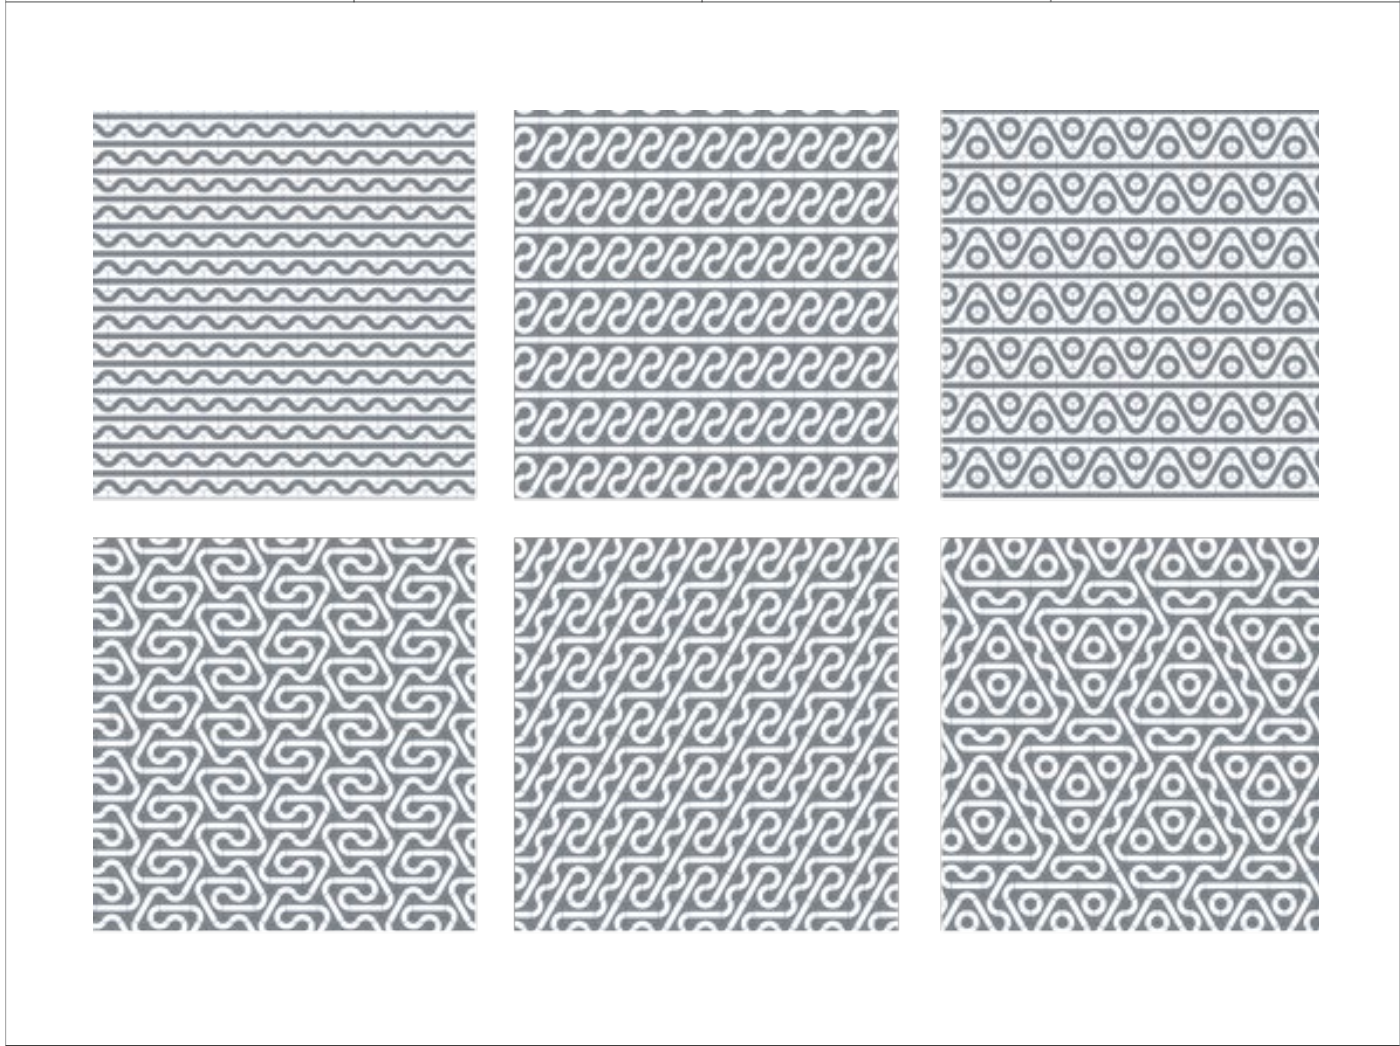

ROLL

PRODUCT	COLOR / REF	SIZE	PACKING
	<p>ROLL WHITE-GREY SKU# ROL-POR-WHI</p>	<p>20x20cm (8"x8")</p>	<p>26 Pcs/Box 11.19 Sqft/Box 40 Lbs/box 72 Boxes/Pallet 805.68 Sqft/Pallet</p>

ROLL

TYPE	Glazed Porcelain
APPLICATION	Indoors/Outdoors Wall/Floor
DESCRIPTION	Roll gives you the freedom to play with the space in order to customize and create a multiple variety of compositions. Its singularity lies in using a single hexagonal piece to get a different range of patterns by rotating and placing it in different positions.
PRODUCT INSTALLATION	It is recommended for the product to be installed by a qualified professional. We do not recommend the use of adhesives based on epoxy resin. Read carefully instructions set by the manufacturer of the adhesive used.
PRODUCT CARE	For initial and daily cleaning the use of a damp cloth and mild soap is recommended. Avoid using abrasive and acidic cleaning products.
* NOTE	To achieve the visual aspect of the product and given the artisanal procedure for production and raw materials used, pieces can represent variation in size, texture, design and shade. This is done deliberately to give the product a unique personality and unrepeatable characteristics.