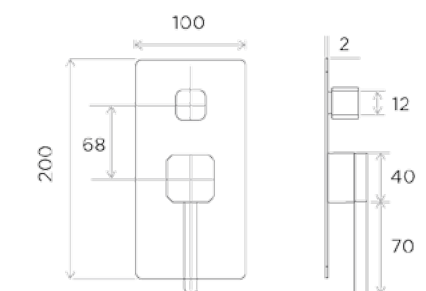

Product:
EVO2 SQ