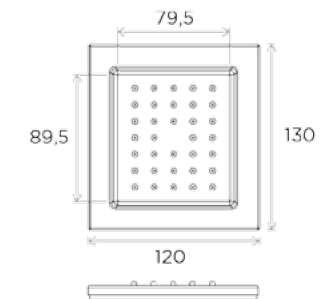

Product: **Waterwall Square**

All measurements shown are in millimetres (mm)

All measurements shown are in millimetres (mm)