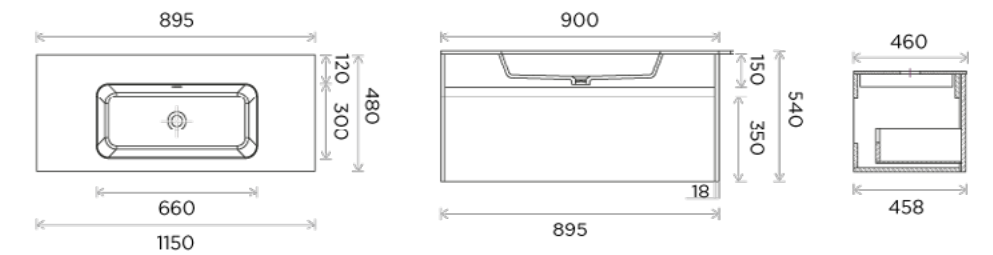

Countertop Palermo 90

Technical:  
Palermo 90

Palermo 115

\*For special colour requirement consult with sales specialist

Countertop Palermo 115

Technical:  
Palermo 115

Palermo 180

\*For special colour requirement consult with sales specialist