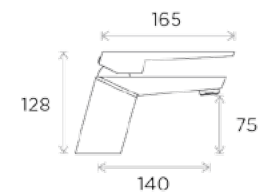

Product:
Wave