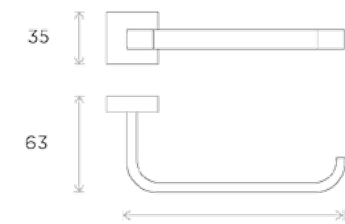

Bathroom Alfa

Product:
Roll Holder