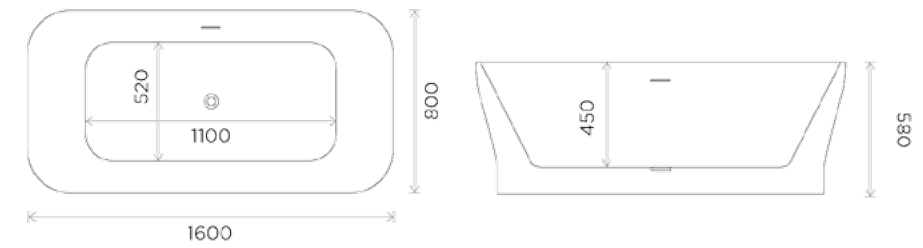

Product:
Geo