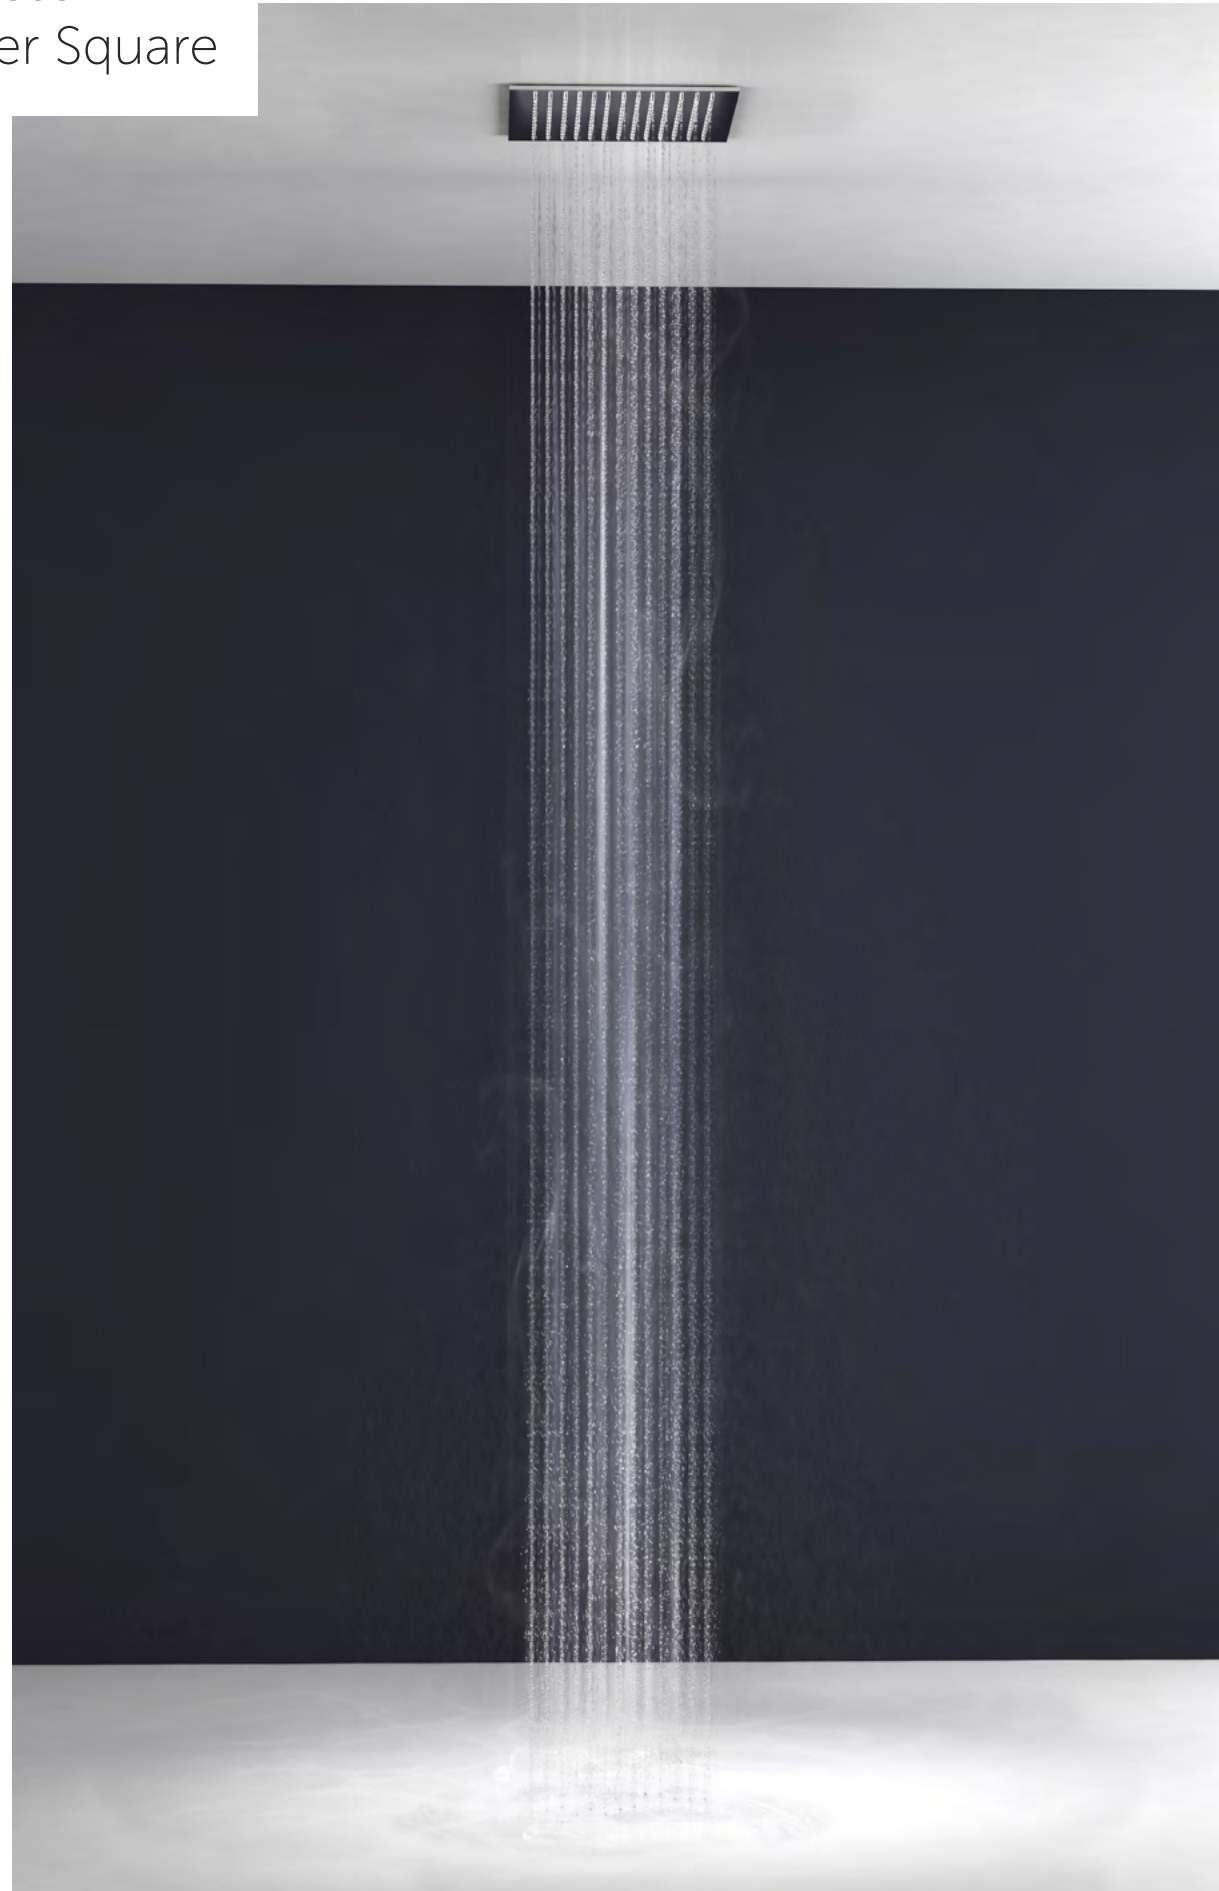

Square brass shower head.  
400x400mm (16"x16").  
Available with shower  
arm from wall or ceiling.  
In accordance with ASME  
A112.18.1

Product:  
**S50**

Square brass shower head.  
500x500mm (20"x20").  
Available with shower  
arm from wall or ceiling.  
In accordance with ASME  
A112.18.1

Product:  
**SDW60**

Square brass shower head  
with waterfall function.  
600x600mm (24"x24").  
Available with shower  
arm from wall or ceiling.  
In accordance with ASME  
A112.18.1

**Wellness**  
Shower Square