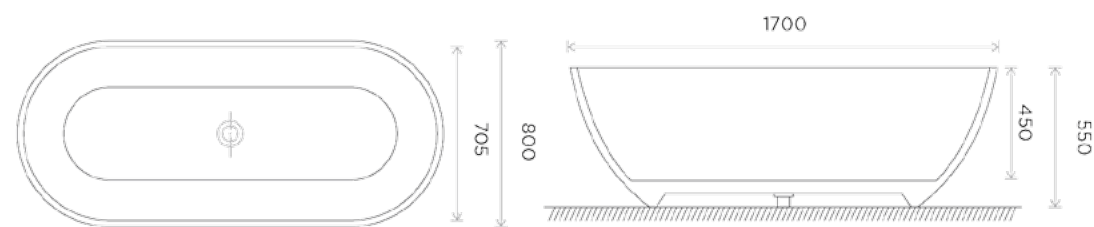

Product:
ACM Calm