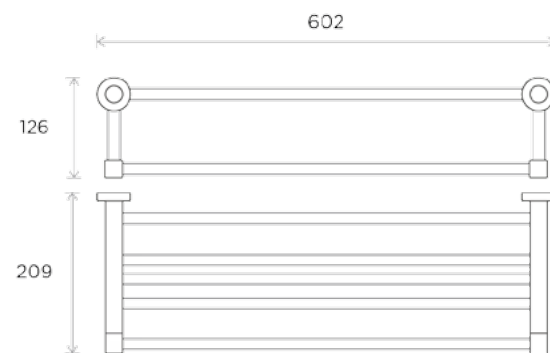

Bathroom Tube

Product:
Single Towel Rail

Product:
Hook

Product:
Towel Shelf