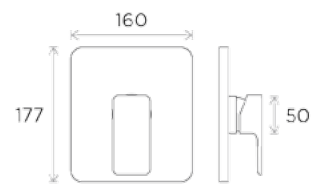

Product:
S/C S1