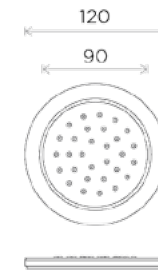

Product: **Waterwall Round**