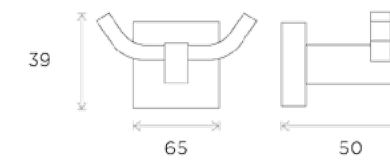

# Bathroom Alfa

Product:  
Roll Holder

Product:  
Towel Shelf

Product:  
Single Hook

Product:  
Double Hook

Product:  
Roll Holder  
with Cover