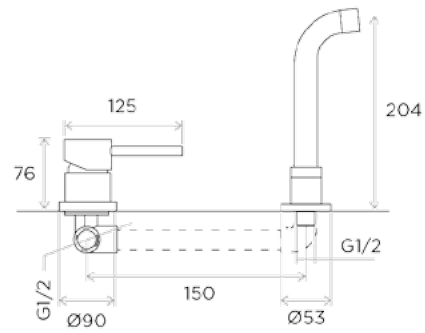

# Faucet Bathroom

Product:  
Tube

Product:  
Tube Tall

Product:  
Tube Wall

All measurements shown  
are in millimetres (mm)

All measurements shown  
are in millimetres (mm)