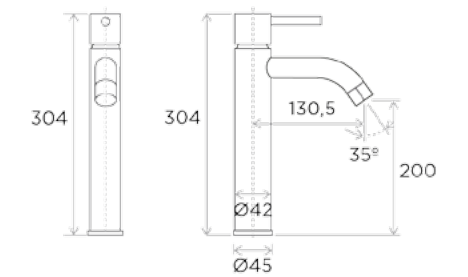

Product:
Tube 2.0 Tall