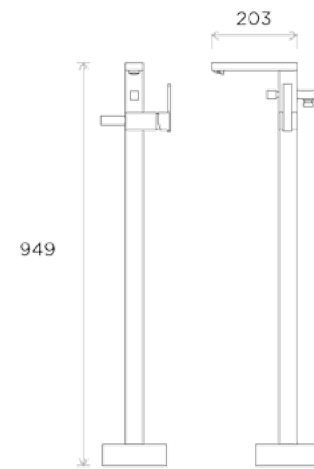

Faucet Bathroom

All measurements shown are in millimetres (mm)

Product:
Form Free
Standing Tub Filler/
Handshower