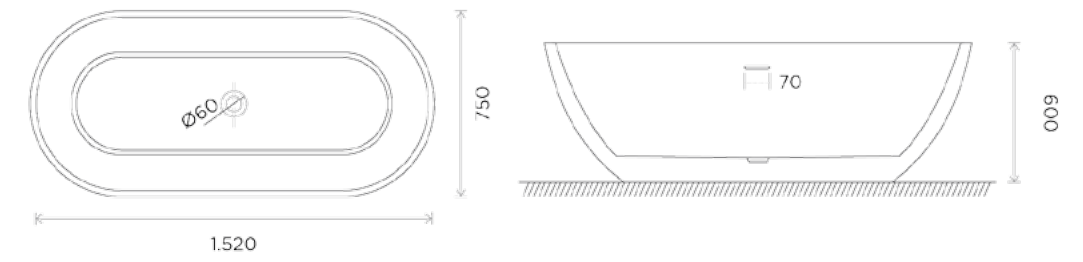

Bathtub Acrylic

Product:
Calm