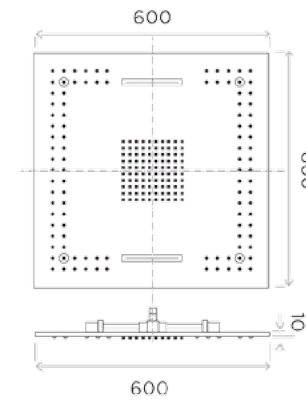

Wellness Shower Square