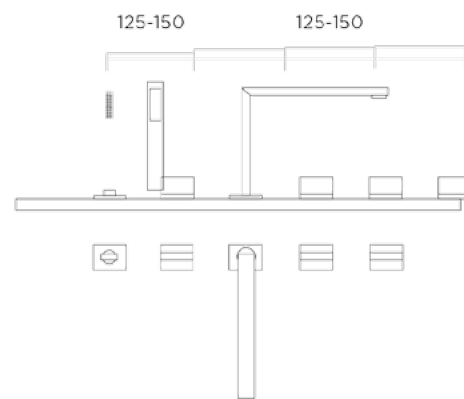

Product:
Form
Bathtub