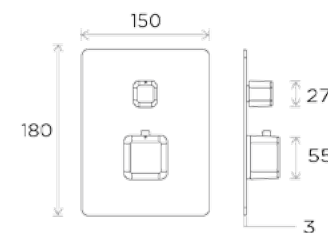

# Wellness Shower Controls

All measurements shown  
are in millimetres (mm)