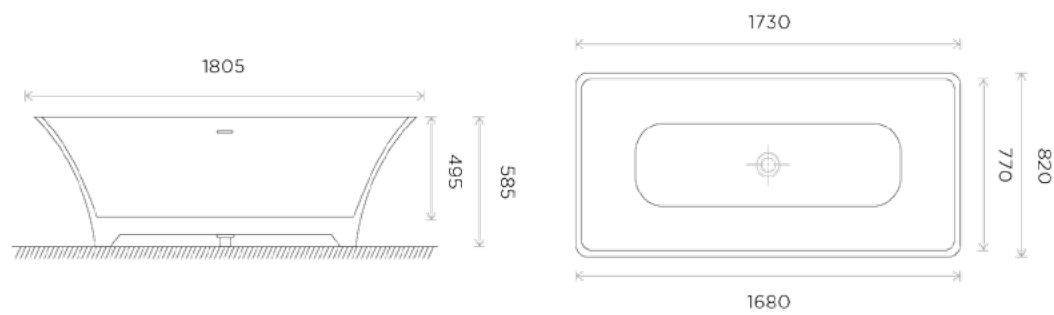

Product:
ACM Flair