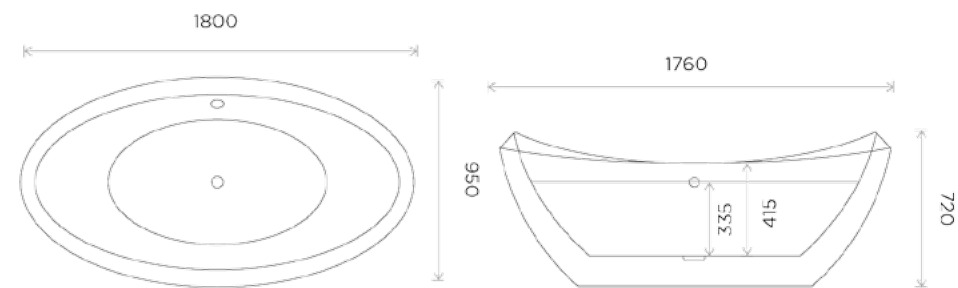

# Wellness Shower Square

Product:  
**S20**

Product:  
**SW25**

All measurements shown  
are in millimetres (mm)

Product:  
**S25**

Product:  
**S30**

All measurements shown  
are in millimetres (mm)

Product:  
**S40**