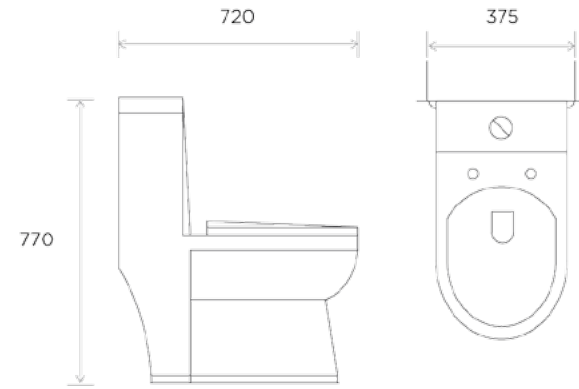

Toilet One Piece

Product:
Element