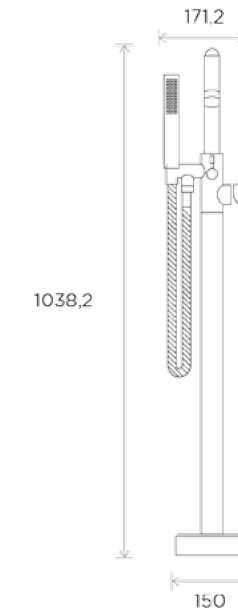

Faucet Bathroom

Product:
Tube Free
Standing Tub
Filler