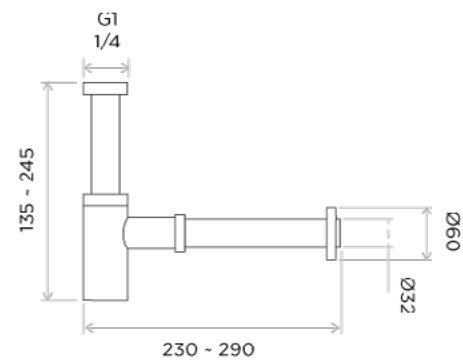

Product: Bottle Trap Square

Square bottle trap for
washabin, made of brass.
In accordance with ASME
A112.18.2

Next:
Plumbing
Angle Valves