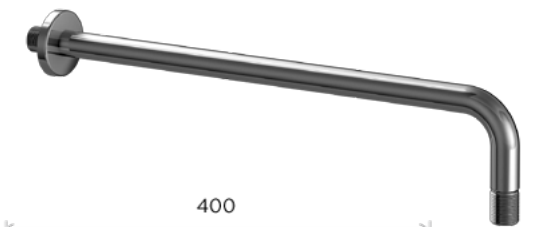

Product: Shower Arm Wall Round 16"

Round brass shower arm for
wall application.