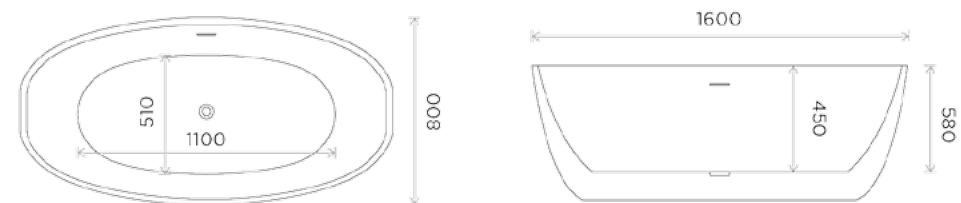

Bathtub Acrylic

Product:
Arc