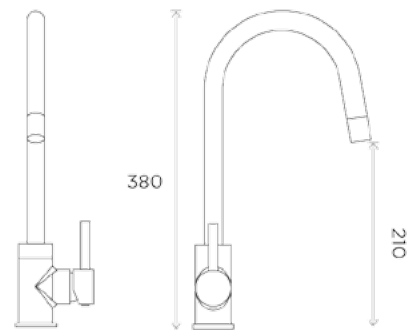

Product:
Kitchen Tube