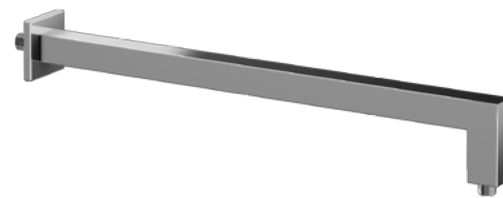

Product: Shower Arm Wall Square 16"

Square brass shower arm for
wall application.