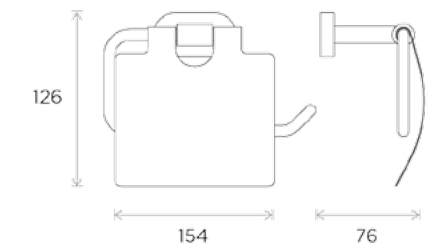

# Bathroom Cube

Product:  
Hook

All measurements shown  
are in millimetres (mm)

Product:  
Double Hook

All measurements shown  
are in millimetres (mm)

Product:  
Single Towel Rail