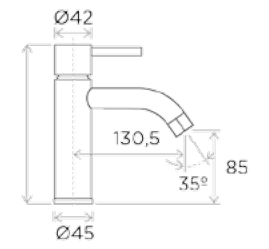

Product:
Tube 2.0