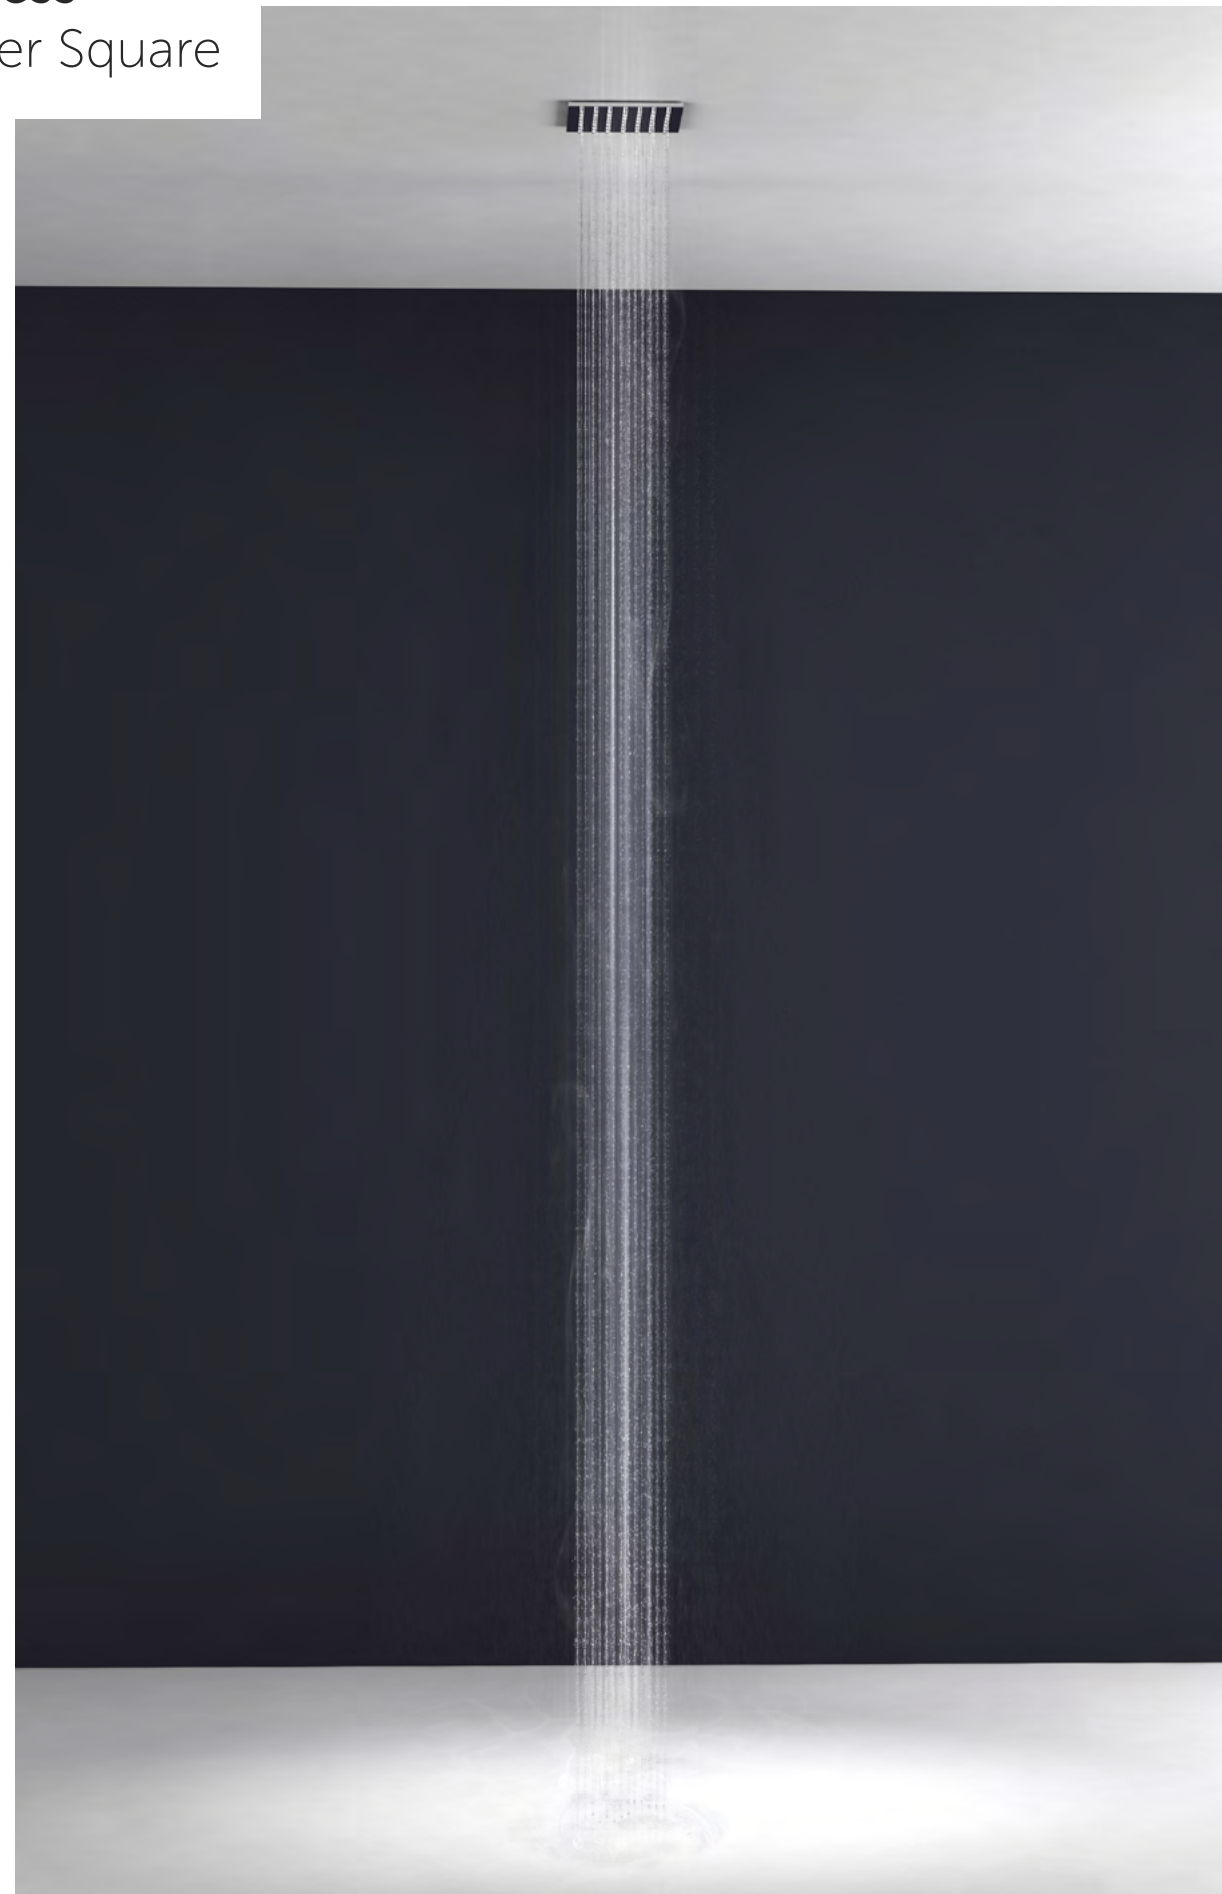

Wellness
Shower Square

Product: **S20**

Technical drawings on page: 204

Available in:

- (1) POLISHED CHROME
- (2) BRUSHED NICKLE

Available in:

- (1) POLISHED CHROME
- (2) BRUSHED NICKLE
- (3) BLACK MATT CHROME

Available in:

- (1) POLISHED CHROME
- (2) BRUSHED NICKLE

Available in:

- (1) POLISHED CHROME
- (2) BRUSHED NICKLE

Wellness
Shower Square

Product:
S20

Square brass shower head. 200x200mm (8"x8"). Available with shower arm from wall or ceiling. In accordance with ASME A112.18.1

Product:
S25

Square brass shower head. 250x250mm (10"x10"). Available with shower arm from wall or ceiling. In accordance with ASME A112.18.1

Product:
SW25

Square brass shower head with waterfall function. 250x250mm (10"x10"). Available with shower arm from wall or ceiling. In accordance with ASME A112.18.1

Product:
S30

Square brass shower head. 300x300mm (12"x12"). Available with shower arm from wall or ceiling. In accordance with ASME A112.18.1