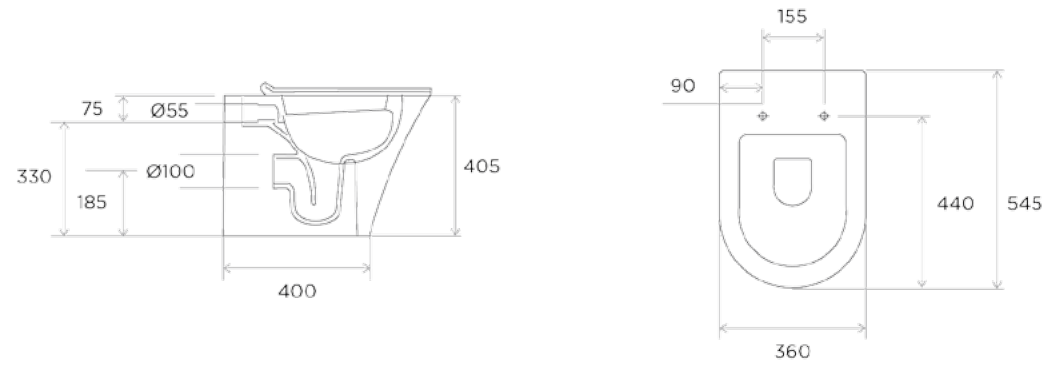

Toilet

Back to Wall

All measurements shown
are in millimetres (mm)

Product:
Bounce