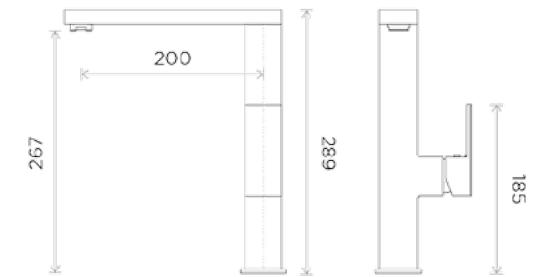

Faucet Kitchen

Product:
Kitchen Form