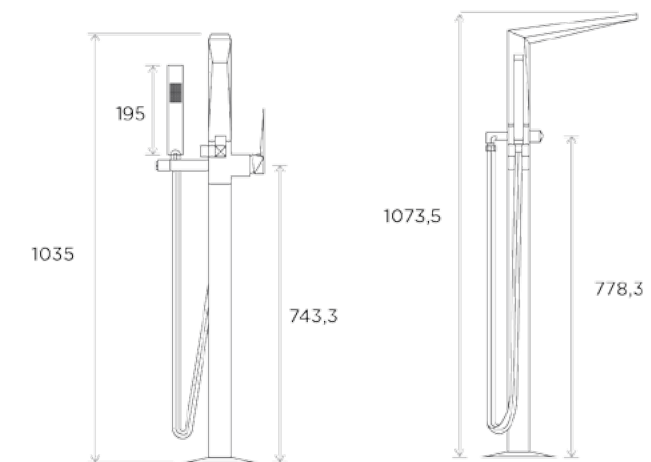

# Faucet Bathroom

Product:  
Wave  
Widespread

All measurements shown  
are in millimetres (mm)

All measurements shown  
are in millimetres (mm)

Product:  
Kitchen Curve