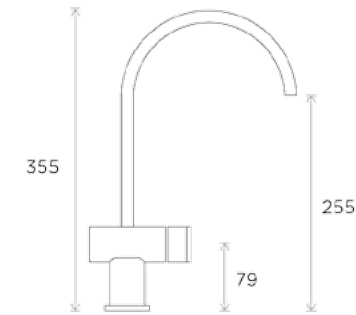

# Faucet Bathroom

Product:  
Wave  
Widespread

All measurements shown  
are in millimetres (mm)

All measurements shown  
are in millimetres (mm)

Product:  
Kitchen Curve