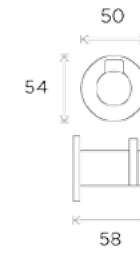

Product:
Hook