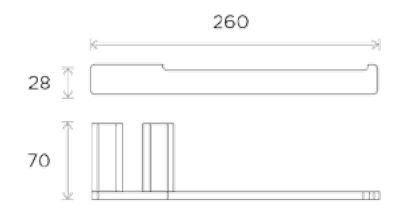

Bathroom Form

Product:
Roll Holder