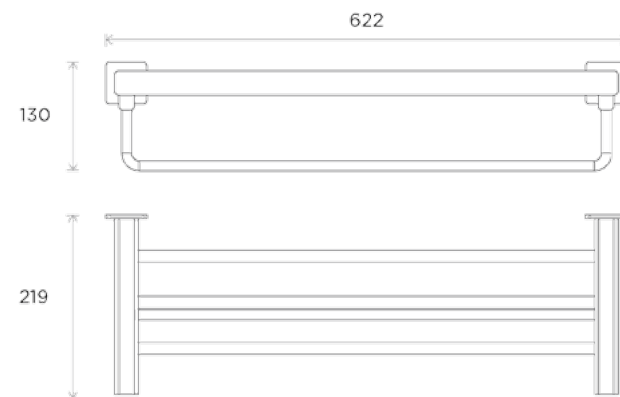

Bathroom Radar

Product:
Roll Holder With
Cover

Product:
Towel Shelf