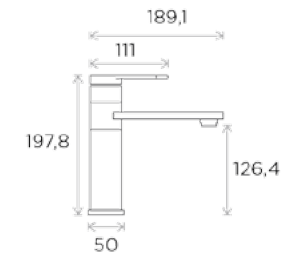

Faucet Bathroom

Product:
Spin