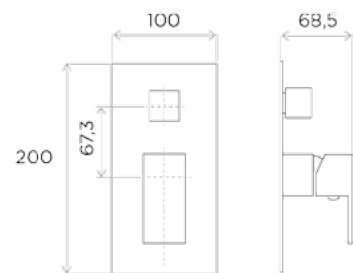

Product:
SC Form 2