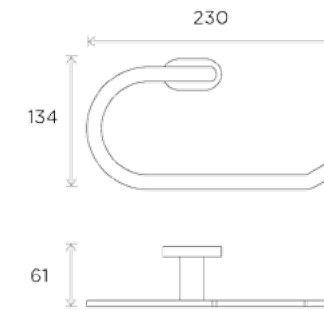

Product:
Single Towel Rail