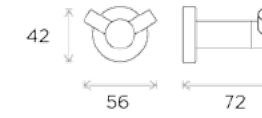

# Bathroom Form

All measurements shown  
are in millimetres (mm)

Product:  
Double Towel Rail

All measurements shown  
are in millimetres (mm)

Product:  
Double Hook