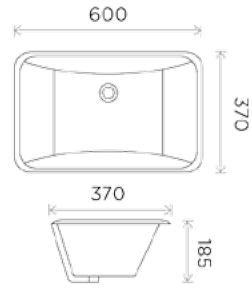

## Undermount

All measurements shown  
are in millimetres (mm)

Product:  
**Under 18**

Product:  
**Under20**

Product:  
**Rect 18**

Product:  
**Rect 22**

Product:  
**Rect 24**

Next:  
**Bathtub  
Collection**