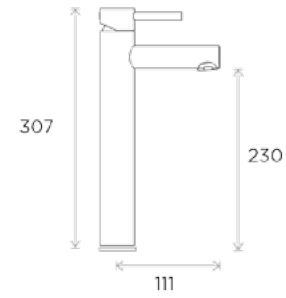

# Faucet Bathroom

Product:  
Tube

Product:  
Tube Tall

Product:  
Tube Wall

All measurements shown  
are in millimetres (mm)

All measurements shown  
are in millimetres (mm)