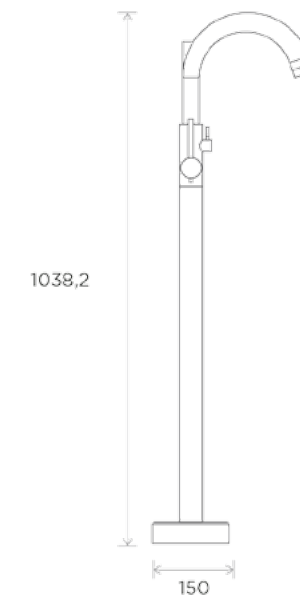

# Faucet Bathroom

Product:  
**Una**

All measurements shown  
are in millimetres (mm)

Product:  
**Una Tall**

All measurements shown  
are in millimetres (mm)

Product:  
**Kitchen Wave Bathtub**