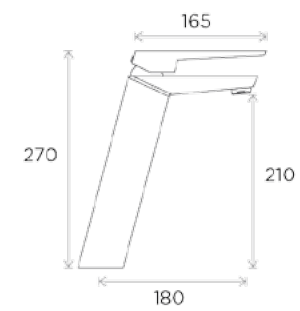

Product:
Wave Tall