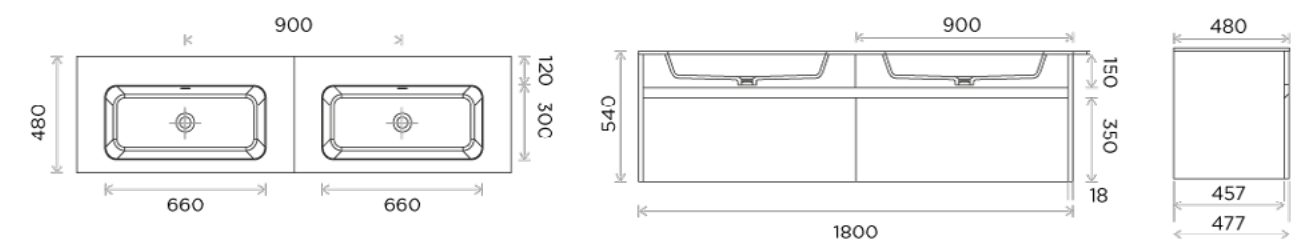

Countertop Palermo 180

Technical:
Palermo 180