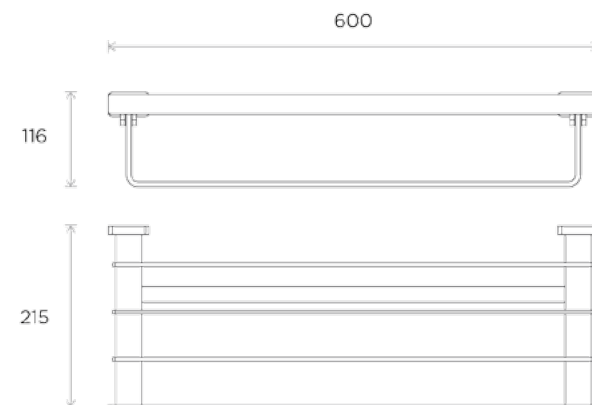

Bathroom Air

Product:
Double Hook

Product:
Towel Shelf