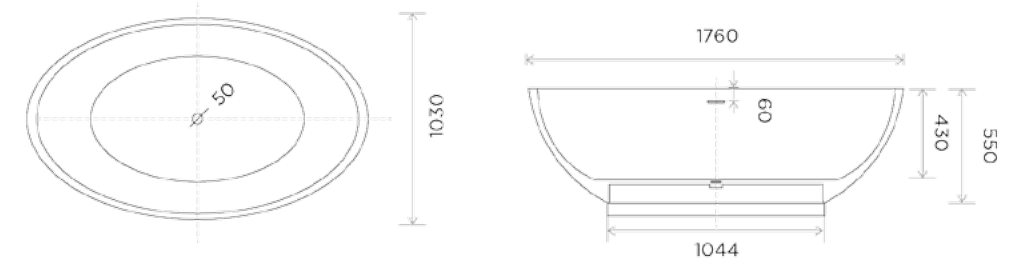

Bathtub ACM

Product:
ACM One