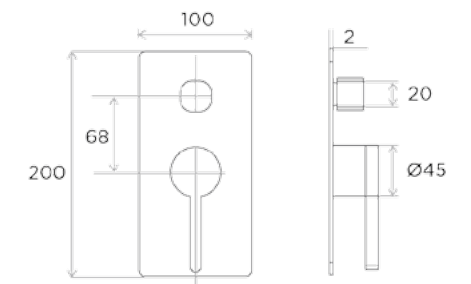

Wellness

Shower Controls

Product:
S/C EVO 2