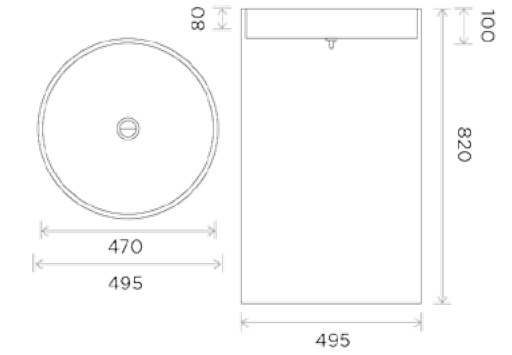

Sinks Collection

ACM

Product:
Round 1