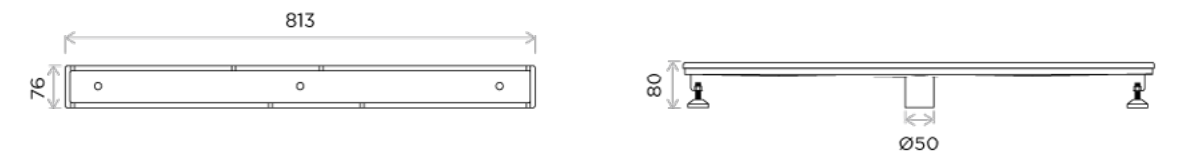

Plumbing Drains

Product: E80

Rectangular tile in shower drain, stainless steel grade 304, in a natural finish. 76x813mm (3"x32") In accordance with ASME