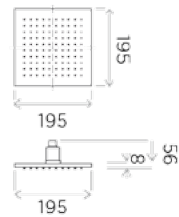

Wellness Shower Square

Product:
S20

Product:
SW25