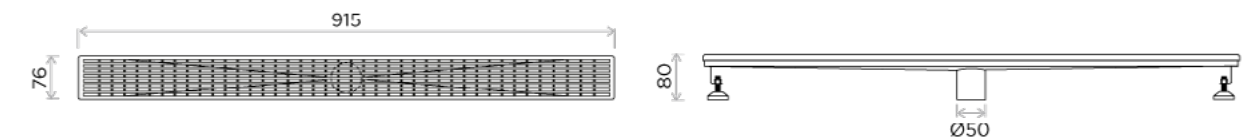

Product: L90

Rectangular shower drain, stainless steel grade 304, in a natural finish. 76x915mm (3"x36"). In accordance with ASME A112.18.2