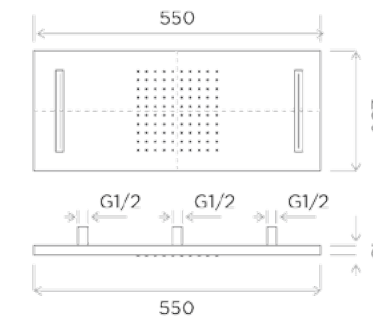

Product:
RDW5523