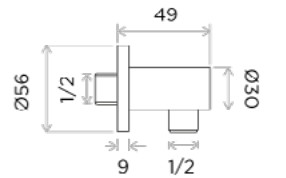

Plumbing

Water Outlet

Product:

W/O Round

Round water outlet made from brass.