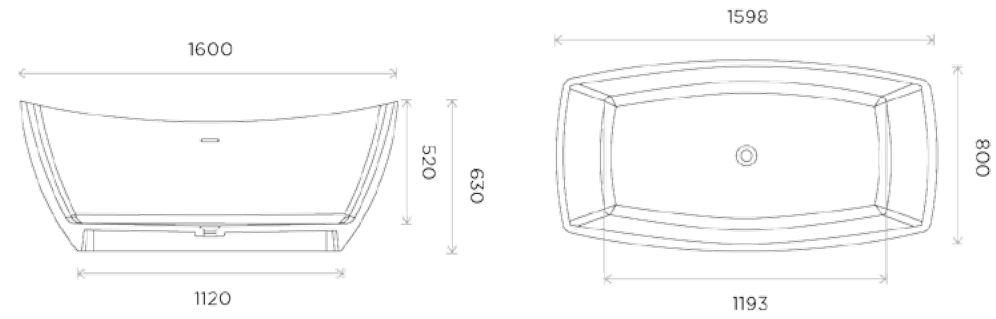

# Bathtub ACM

Product:  
ACM Viva

All measurements shown  
are in millimetres (mm)