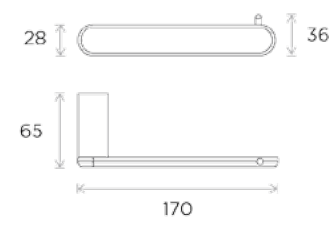

# Bathroom Una

Product:  
Towel Rail

Product:  
Double Towel Rail

All measurements shown  
are in millimetres (mm)

Product:  
Single Towel Rail

Product:  
Hook

All measurements shown  
are in millimetres (mm)