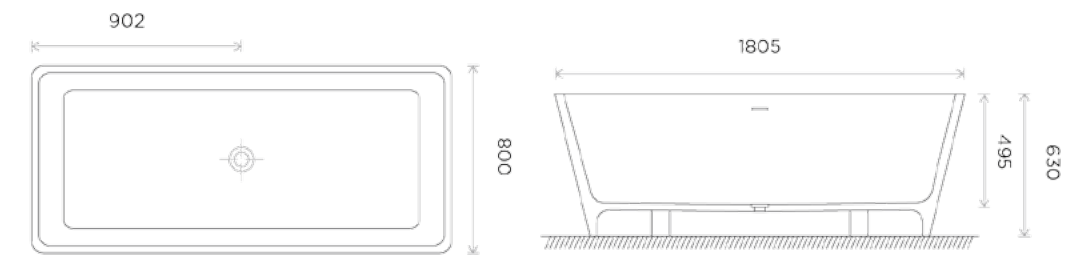

# Bathtub ACM

Product:  
ACM Viva

All measurements shown  
are in millimetres (mm)