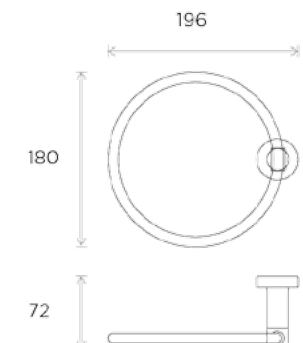

Product:
Towel Ring