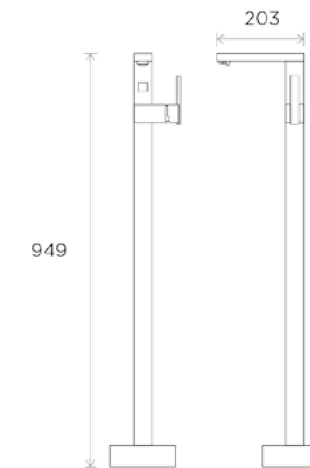

Product:
Form Free Standing Tub Filler