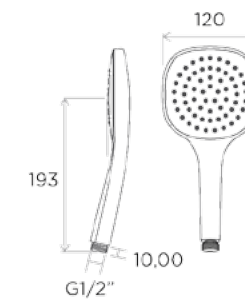

Product:
H/S S1
Way Square