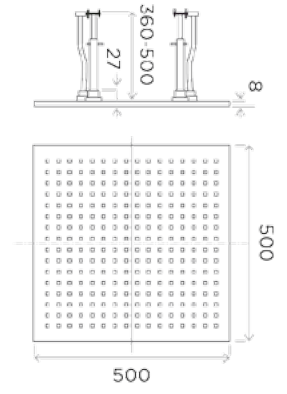

Product:
S50

Product:
SDW60