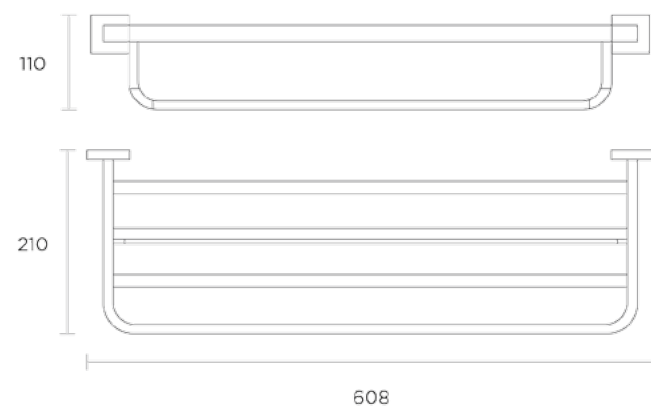

Product:
Single Towel Rail

Bathroom Alfa

Product:
Roll Holder

Product:
Towel Shelf