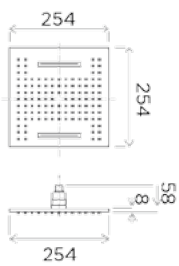

Wellness Shower Square

Product:
S20

Product:
SW25

All measurements shown
are in millimetres (mm)

Product:
S25

Product:
S30

All measurements shown
are in millimetres (mm)

Product:
S40

Product:
S50

Product:
SDW60

Wellness Shower Square