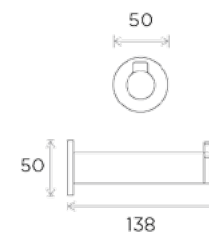

Product:
Roll Holder