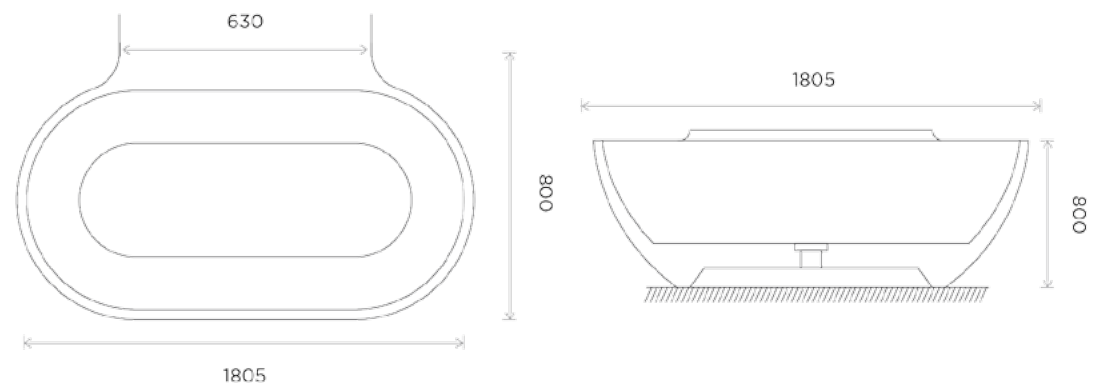

Bathtub ACM

Product:
ACM Bliss