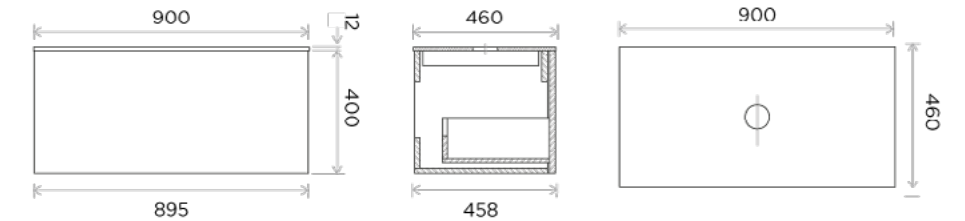

Countertop S90

Technical:
SOHO S90