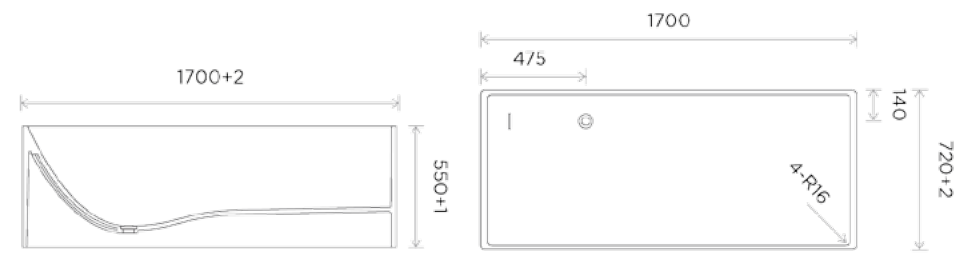

# Bathtub ACM

Product:  
ACM Cube

All measurements shown  
are in millimetres (mm)

All measurements shown  
are in millimetres (mm)