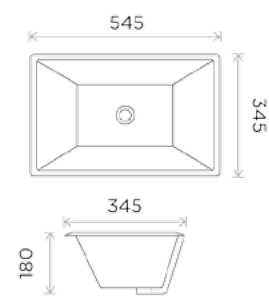

## Undermount

All measurements shown  
are in millimetres (mm)

Product:  
**Under 18**

Product:  
**Under20**

Product:  
**Rect 18**

Product:  
**Rect 22**

Product:  
**Rect 24**

Next:  
**Bathtub  
Collection**