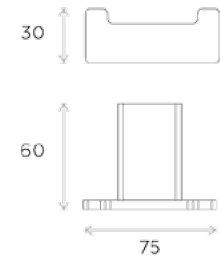

# Bathroom Cube

Product:  
Hook

All measurements shown  
are in millimetres (mm)

Product:  
Double Hook

All measurements shown  
are in millimetres (mm)

Product:  
Single Towel Rail