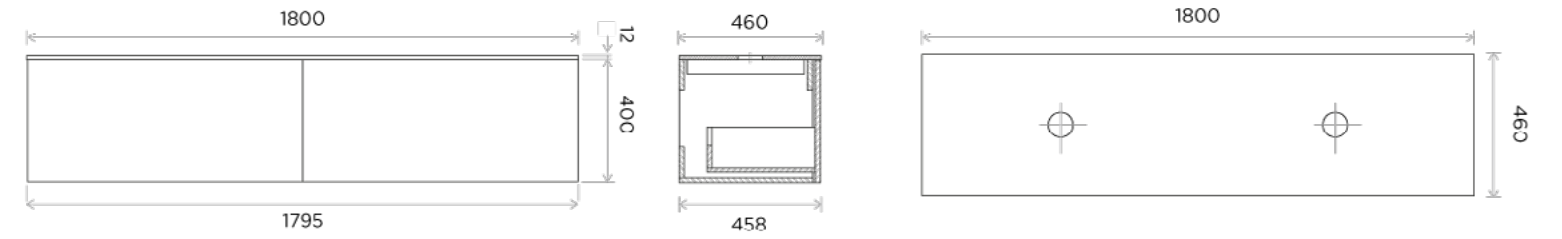

Countertop S150

Technical:
SOHO S180