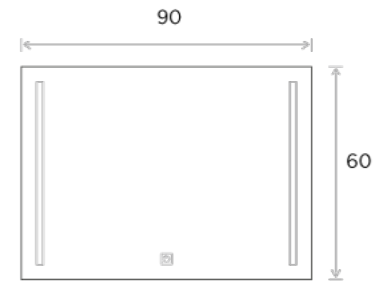

Product:  
ICE 180

Product:  
ICE 150

Product:  
ICE 180

Product:  
Frost 90

Product:  
Frost 115

Product:  
Frost 180

Product:  
Glo ø60

Next:  
Bathroom  
Accessories