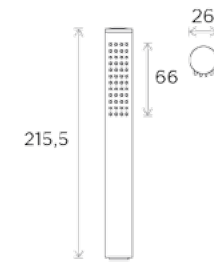

Product:
H/S Round