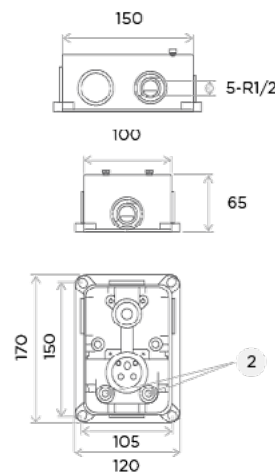

[Technical drawings on page: 210](#)

Product: S/C R1

Round brass single function pressure balance. Includes S/C Interior Universal Valve with 3/4" service stops. In accordance with ASME A112.18.1