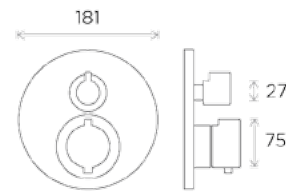

Product:
S/C R3 Thermo