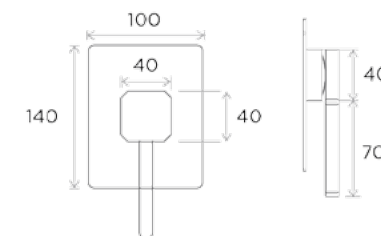

Product:
EVO SQ