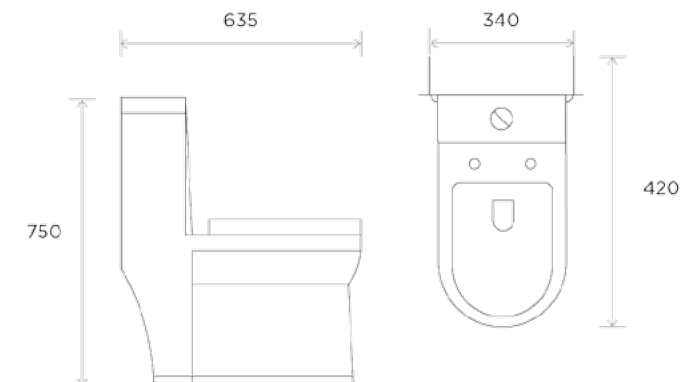

Product:
Zero