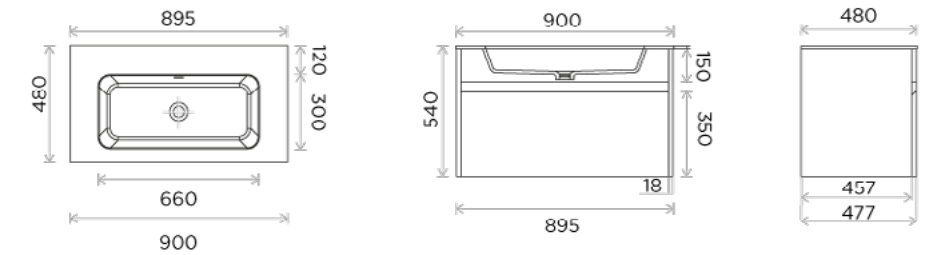

Countertop Palermo 90

Technical:  
Palermo 90

Palermo 115

\*For special colour requirement consult with sales specialist

Countertop Palermo 115

Technical:  
Palermo 115

Palermo 180

\*For special colour requirement consult with sales specialist