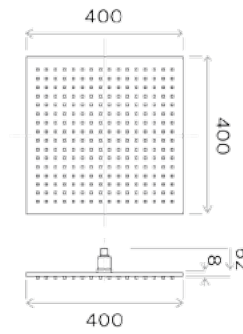

# Wellness Shower Square

Product:  
**S20**

Product:  
**SW25**

All measurements shown  
are in millimetres (mm)

Product:  
**S25**

Product:  
**S30**

All measurements shown  
are in millimetres (mm)

Product:  
**S40**