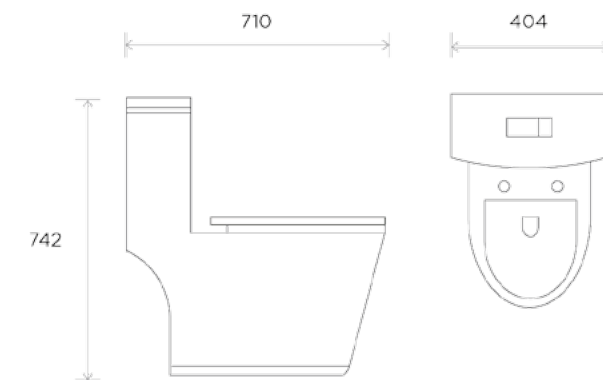

Product:
Bubble