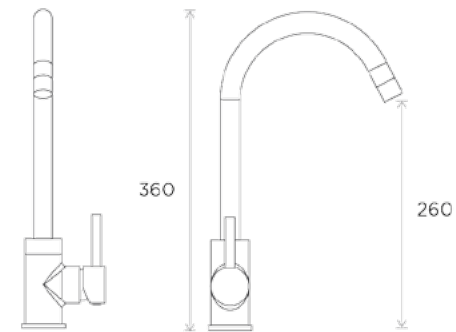

All measurements shown
are in millimetres (mm)

Product:
Kitchen Tube
Pull Out