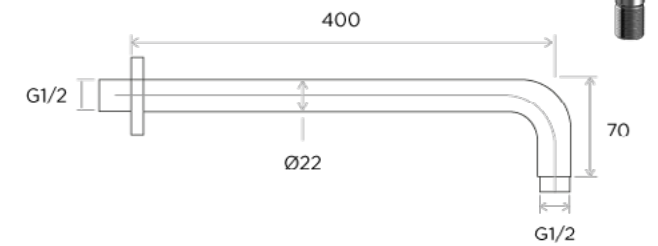

Product: Shower Arm Wall Round 16"

Round brass shower arm for
wall application.