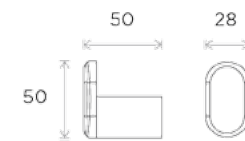

# Bathroom Una

Product:  
Towel Rail

Product:  
Double Towel Rail

All measurements shown  
are in millimetres (mm)

Product:  
Single Towel Rail

Product:  
Hook

All measurements shown  
are in millimetres (mm)