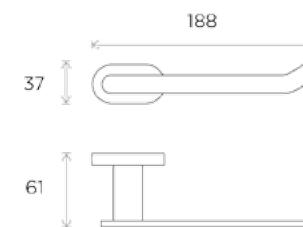

Product:
Roll Holder