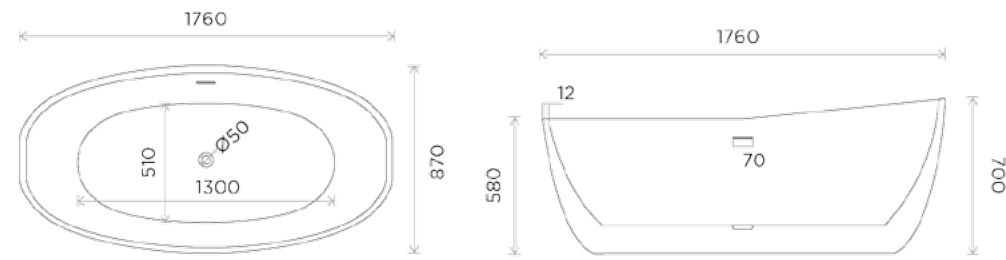

Bathtub Acrylic

All measurements shown
are in millimetres (mm)

Product:
Grace