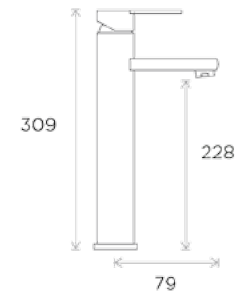

All measurements shown
are in millimetres (mm)

Product:
Curve Tall