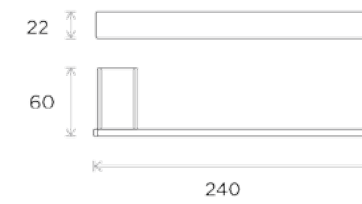

# Bathroom Cube

Product:  
Hook

All measurements shown  
are in millimetres (mm)

Product:  
Double Hook

All measurements shown  
are in millimetres (mm)

Product:  
Single Towel Rail