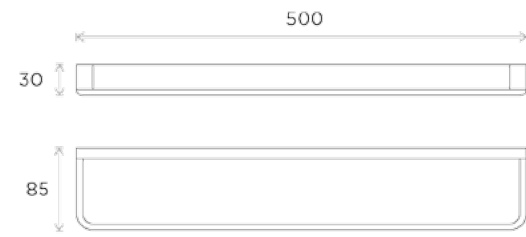

# Bathroom Curve

All measurements shown  
are in millimetres (mm)

Product:  
Towel Rail

Product:  
Towel Shelf

Product:  
Towel Rail