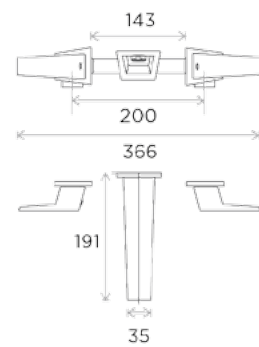

Product:
Wave Wall
Widespread