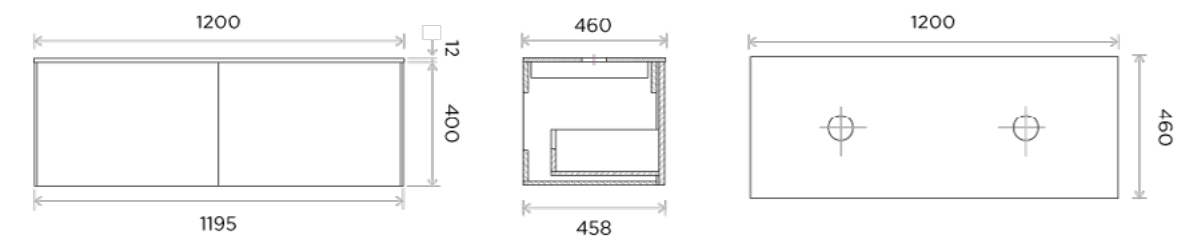

Countertop S120

Technical:
SOHO S120