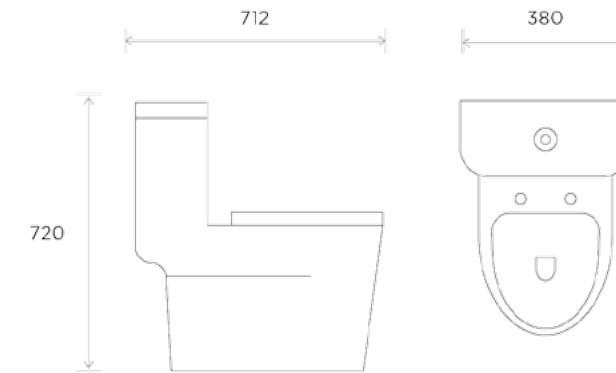

Toilet One Piece

Product:
Art