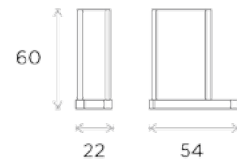

# Bathroom Cube

Product:  
Hook

All measurements shown  
are in millimetres (mm)

Product:  
Double Hook

All measurements shown  
are in millimetres (mm)

Product:  
Single Towel Rail