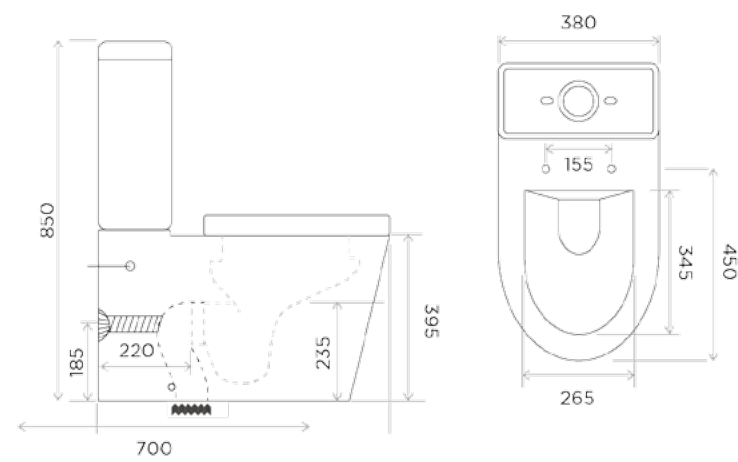

Product:
Twin