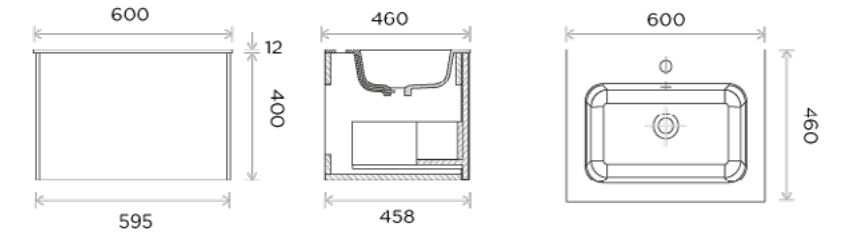

## Furniture Collection

Available in:  
(1) GLOSSY WHITE

SOHO S60

\*For special colour requirement consult with sales specialist

Countertop S60

Technical:  
SOHO S60

SOHO S90

\*For special colour requirement consult with sales specialist