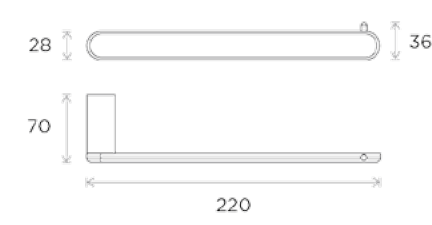

Bathroom Una

Product:
Towel Rail

Product:
Double Towel Rail

All measurements shown
are in millimetres (mm)

Product:
Single Towel Rail

Product:
Hook

All measurements shown
are in millimetres (mm)

Product:
Roll Holder

Bathroom Una

Product:
Towel Shelf

Next:
Toilet Collection