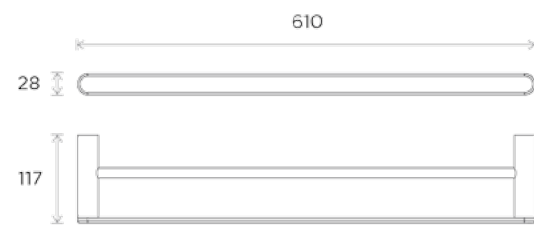

# Bathroom Una

Product:  
Towel Rail

Product:  
Double Towel Rail

All measurements shown  
are in millimetres (mm)

Product:  
Single Towel Rail

Product:  
Hook

All measurements shown  
are in millimetres (mm)