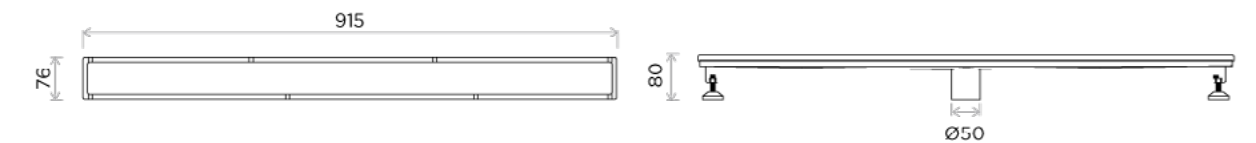

Product: F90

Rectangular shower drain, stainless steel grade 304, in a natural finish. 76x915mm (3"x36"). In accordance with ASME A112.18.2