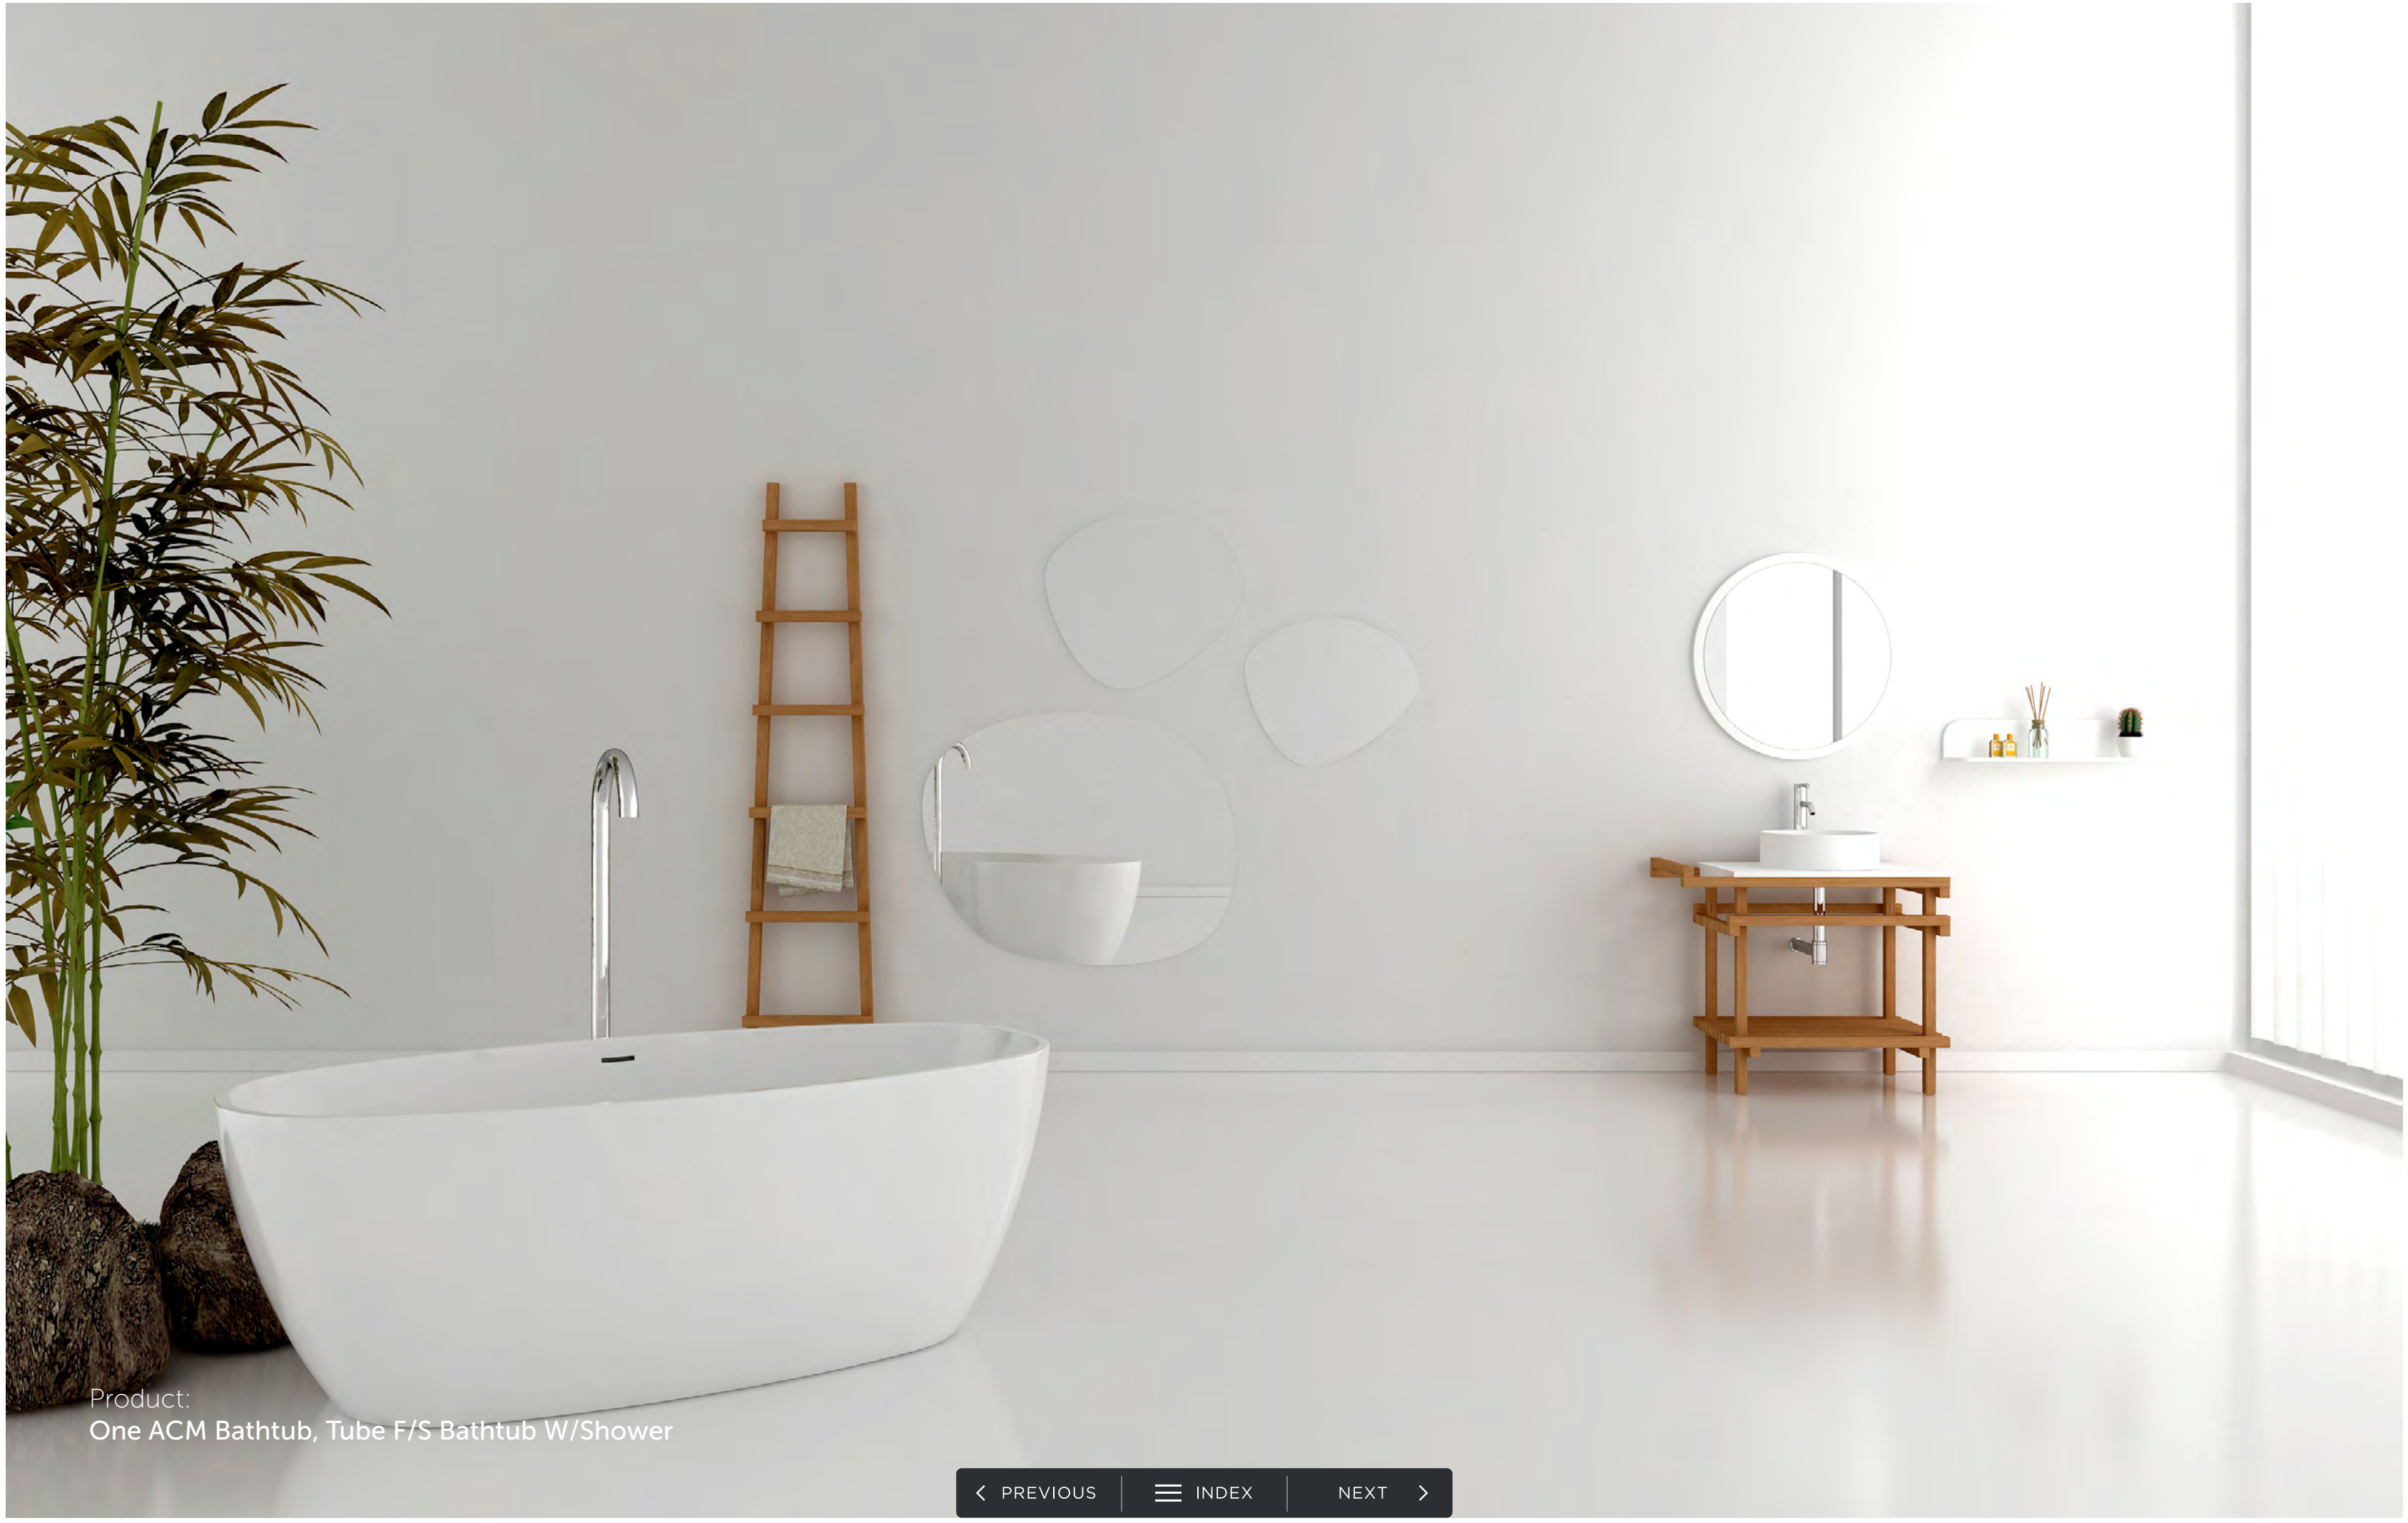

Product:
One ACM Bathtub, Tube F/S Bathtub W/Shower