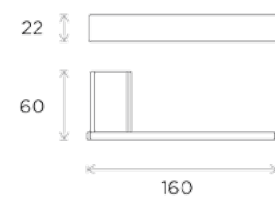

Product:
Roll Holder