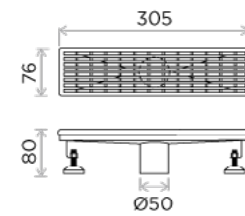

Product: L30

Rectangular shower drain, stainless steel grade 304, in a natural finish. 76x305mm (3"x12"). In accordance with ASME A112.18.2.