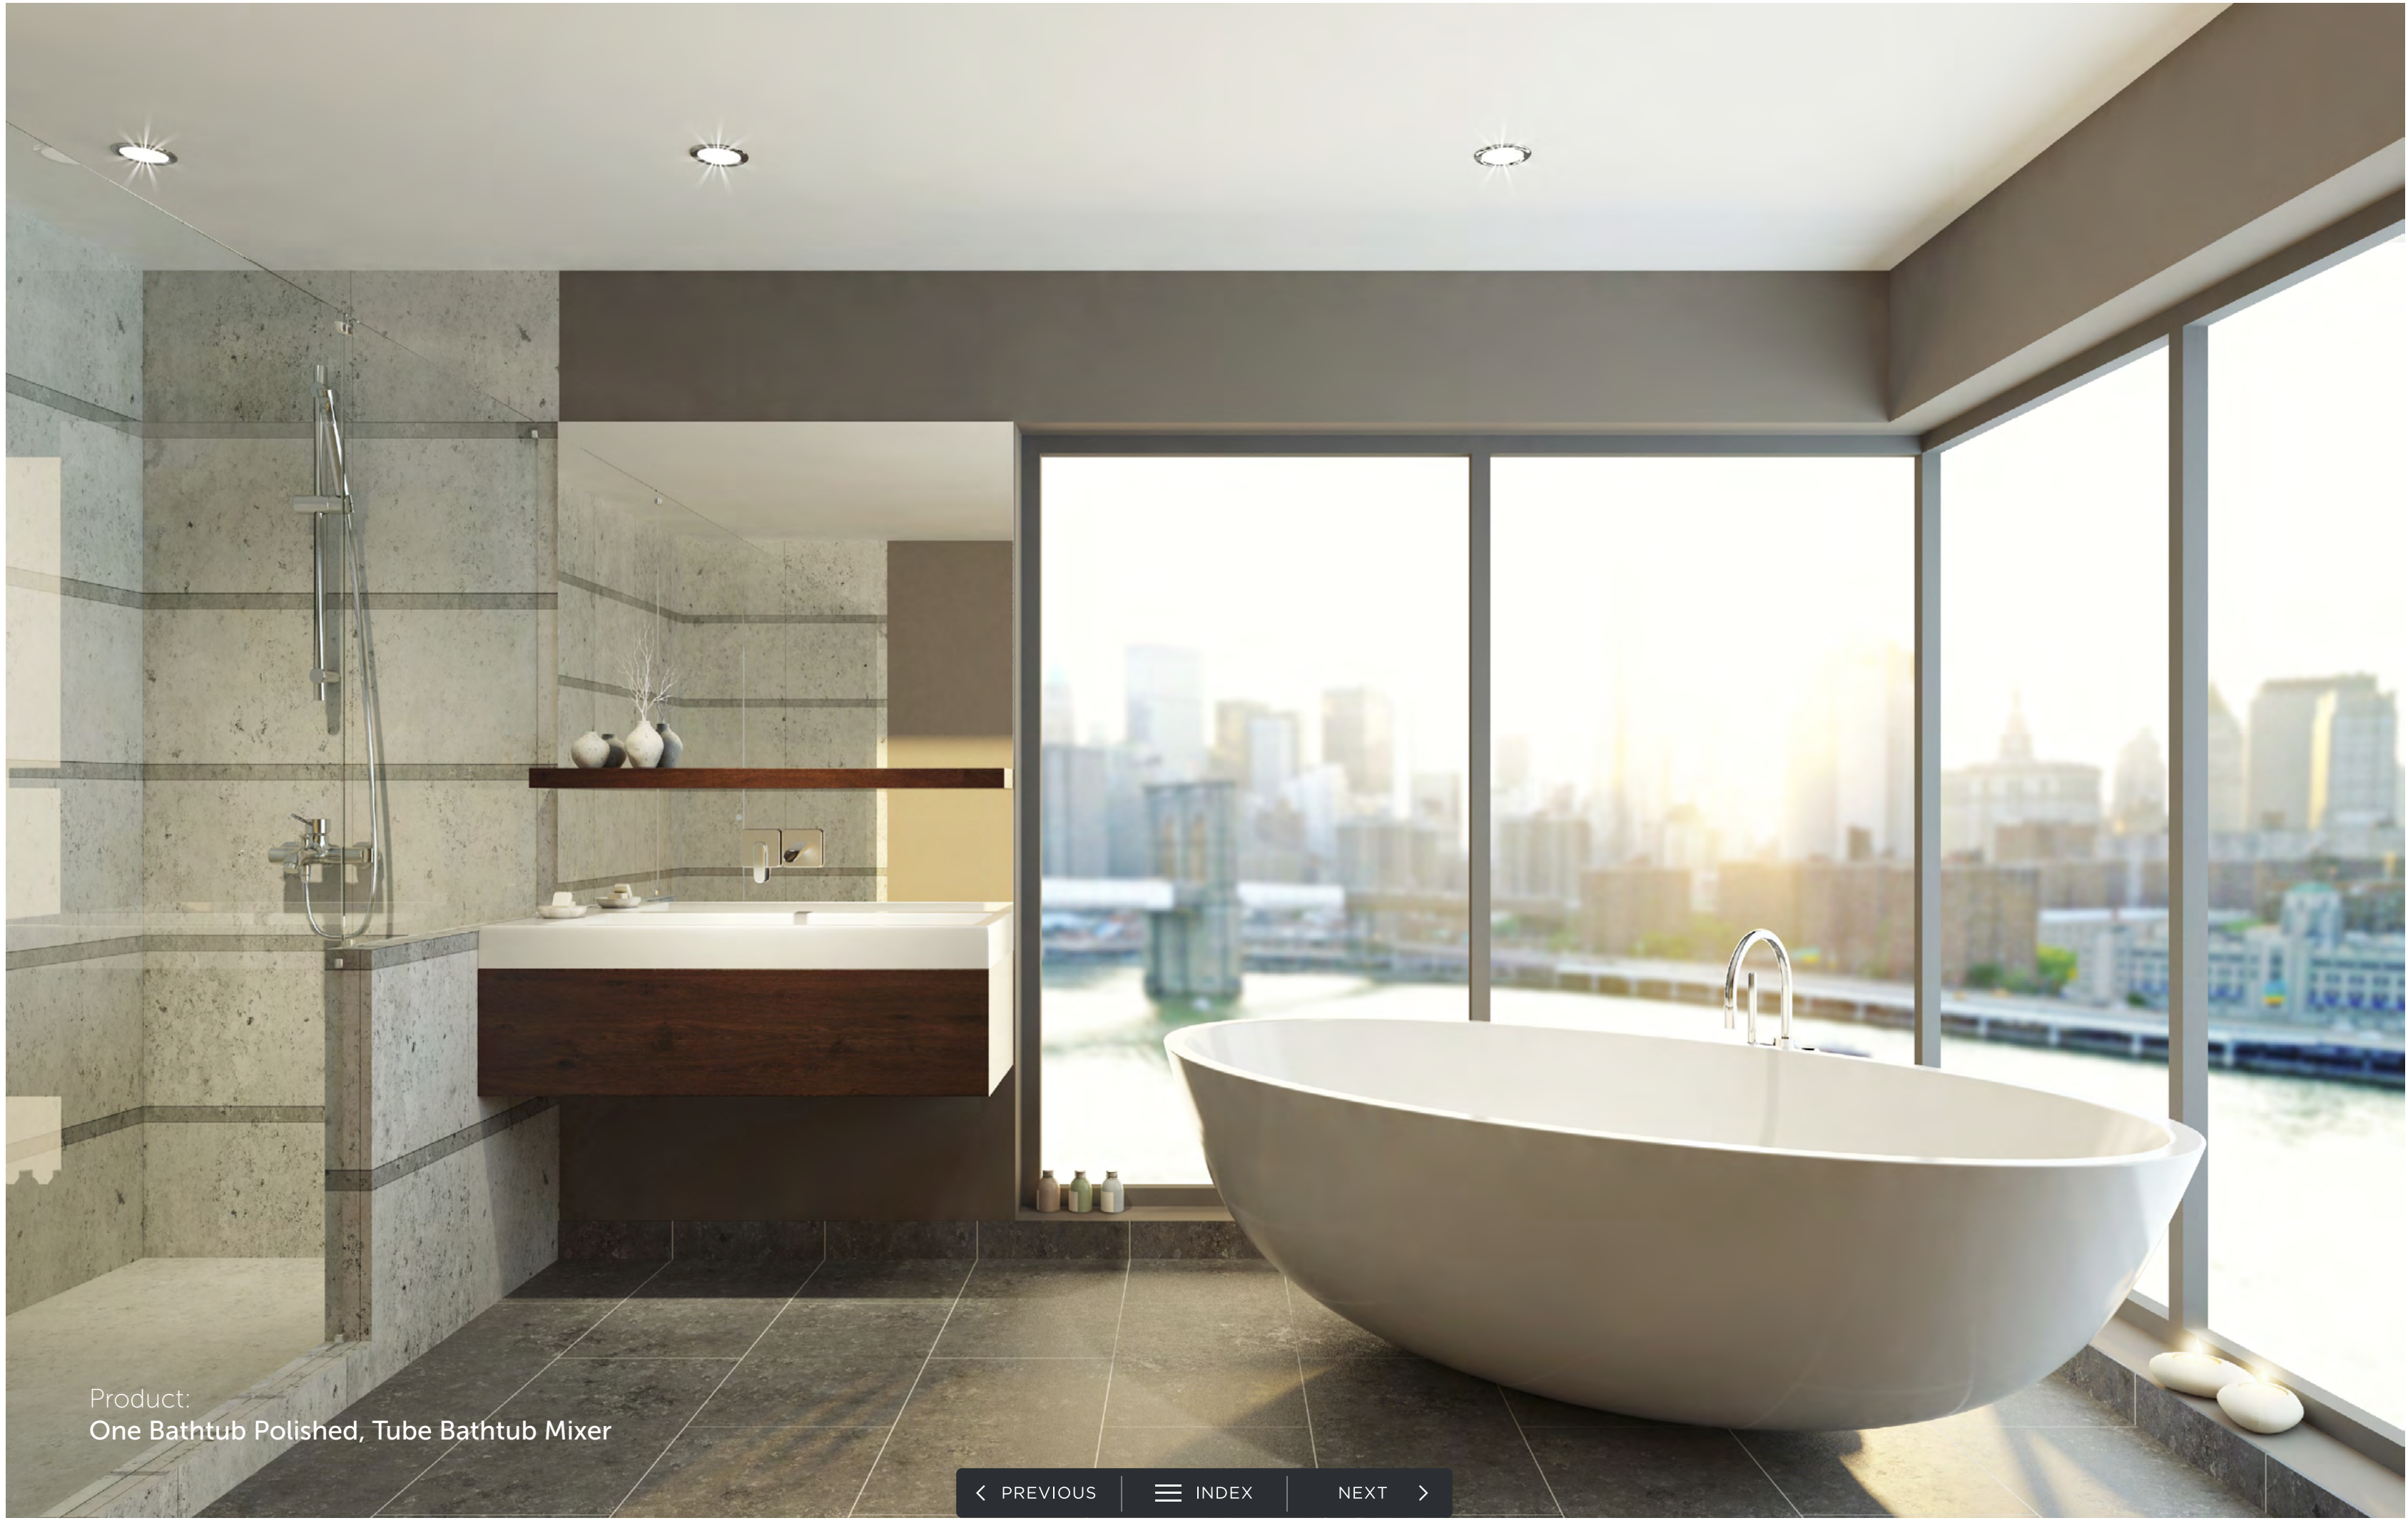

Product:
One Bathtub Polished, Tube Bathtub Mixer