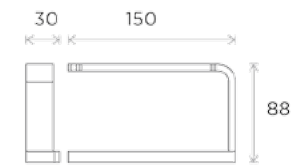

Product:
Roll Holder