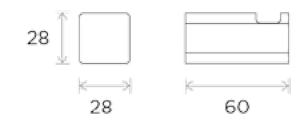

# Bathroom Form

All measurements shown  
are in millimetres (mm)

Product:  
Double Towel Rail

All measurements shown  
are in millimetres (mm)

Product:  
Double Hook