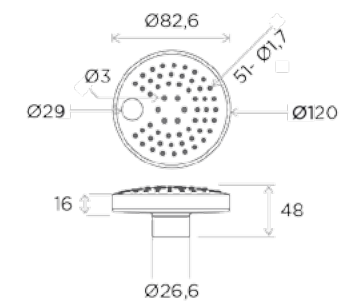

# Wellness Shower Round

Product: **C25**

Product: **C30**

Product: **C40**

Product: **S/H1 WAY**

Product: **S/H3 WAY**

Product: **C50**

Product: **C60**