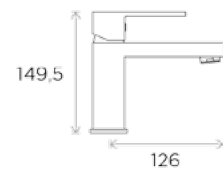

Product:
Form