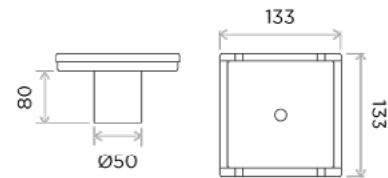

Plumbing Drains

All measurements shown
are in millimetres (mm)

Product: E13

Square tile in shower drain, stainless steel grade 304, in a natural finish. 133x133mm (5.2"x5.2") In accordance with ASME A112.18.2 (5.2"x5.2") In accordance with ASME A112.18.2 .