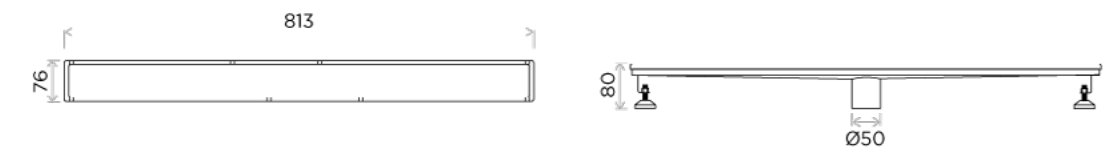

Plumbing Drains

Product: F80

Rectangular shower drain, stainless steel grade 304, in a natural finish. 76x813mm (3"x32"). In accordance with ASME A112.18.2