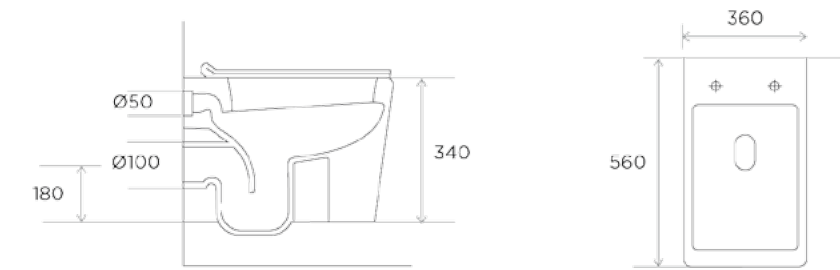

Toilet Wall-Hung

Product:
Cuadro