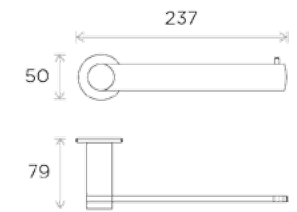

Bathroom Tube

Product:
Single Towel Rail