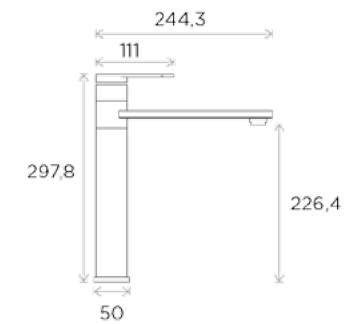

Product:
Spin Tall