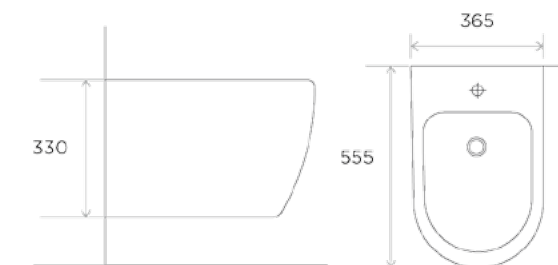

Product:
Leaf Bidet