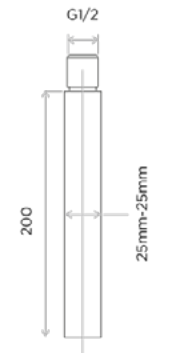

Plumbing Shower Arms / Sliding Bar

Product: Shower Arm Round 8"

Round brass shower arm for
ceiling application.