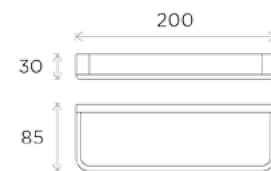

Product:
Single Towel Rail