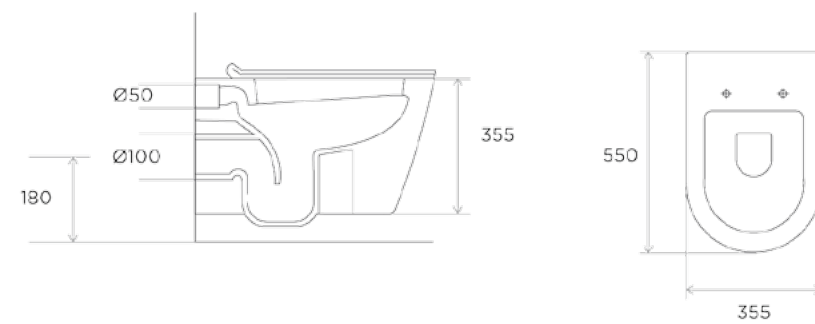

Product:
Click