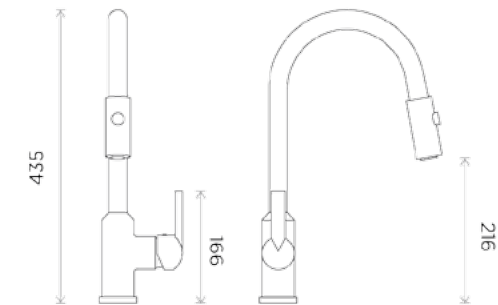

Faucet Kitchen

Product:
Kitchen Wind