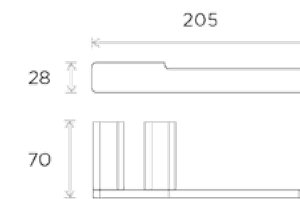

Product:
Single Towel Rail