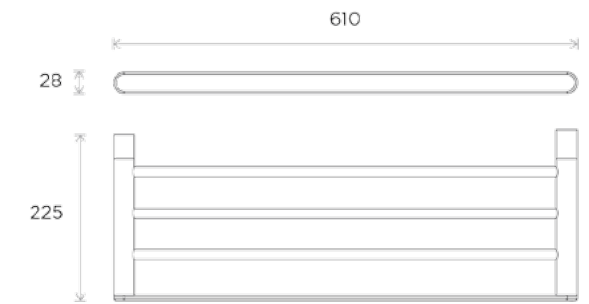

Bathroom Una

Product:
Towel Shelf

Next:
Toilet Collection