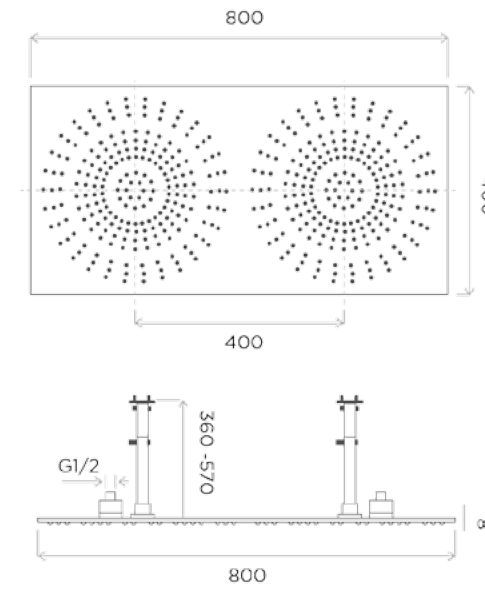

Wellness Shower Rectangle

Product:
R8040