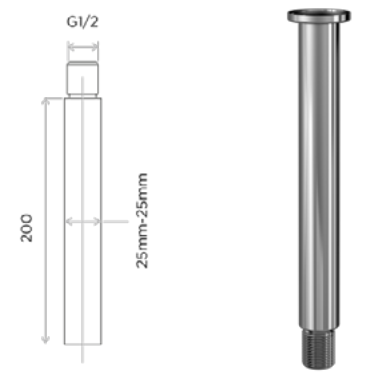

Plumbing Shower Arms / Sliding Bar

Product: Shower Arm Round 8"

Round brass shower arm for
ceiling application.