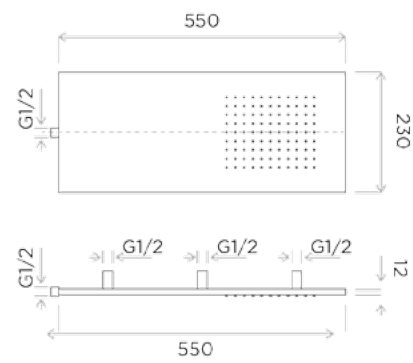

Product:
R5523