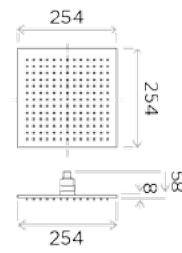

# Wellness Shower Square

Product:  
**S20**

Product:  
**SW25**

All measurements shown  
are in millimetres (mm)

Product:  
**S25**

Product:  
**S30**

All measurements shown  
are in millimetres (mm)

Product:  
**S40**