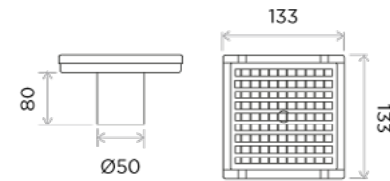

Plumbing Drains

Product: L13

Square shower drain, stainless steel grade 304, in a natural finish. 133x133mm (5,2"x5,2"). In accordance with ASME A112.18.2