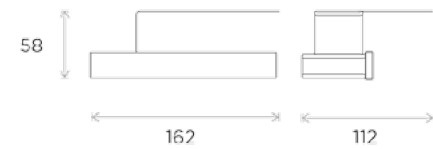

Product:
Roll Holder
with Cover