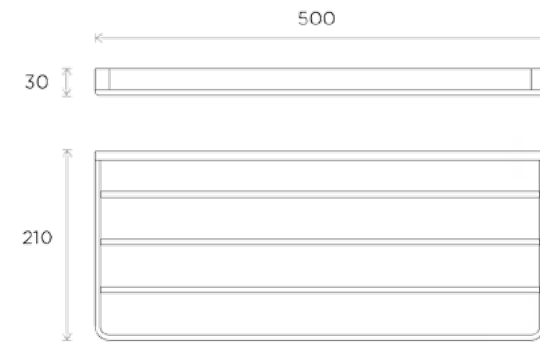

# Bathroom Curve

All measurements shown  
are in millimetres (mm)

Product:  
Towel Rail

Product:  
Towel Shelf

Product:  
Towel Rail