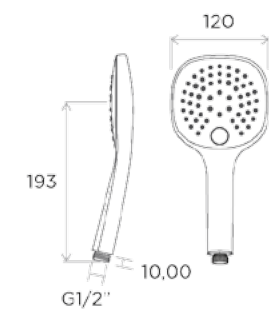

Product:
H/S S3
Way Square