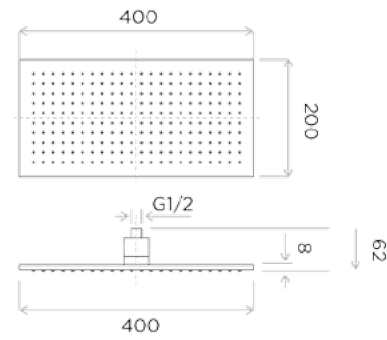

Wellness Shower Rectangle

Product:
R4020