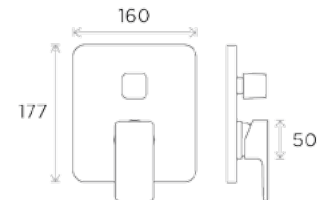

Product:
S/C S2