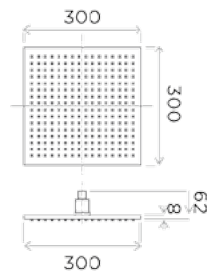

# Wellness Shower Square

Product:  
**S20**

Product:  
**SW25**

All measurements shown  
are in millimetres (mm)

Product:  
**S25**

Product:  
**S30**

All measurements shown  
are in millimetres (mm)

Product:  
**S40**