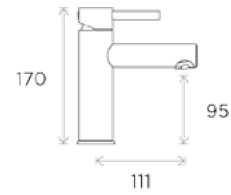

Faucet Bathroom

Product:
Tube