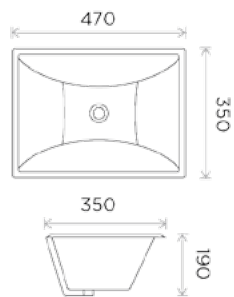

## Undermount

All measurements shown  
are in millimetres (mm)

Product:  
**Under 18**

Product:  
**Under20**

Product:  
**Rect 18**

Product:  
**Rect 22**

Product:  
**Rect 24**

Next:  
**Bathtub  
Collection**