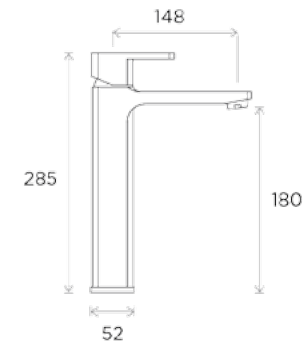

# Faucet Bathroom

Product:  
**Una**

All measurements shown  
are in millimetres (mm)

Product:  
**Una Tall**

All measurements shown  
are in millimetres (mm)

Product:  
**Kitchen Wave Bathtub**