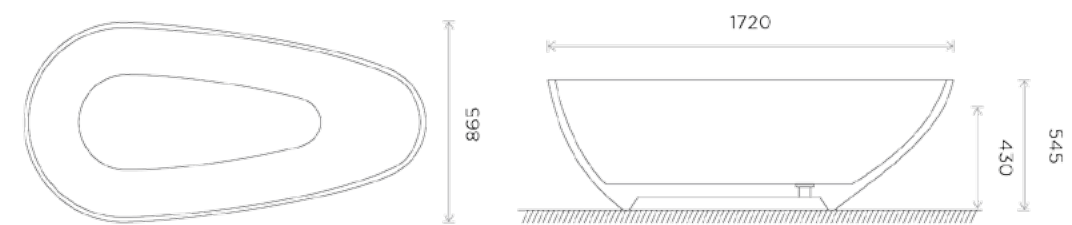

# Bathtub ACM

Product:  
ACM Cube

All measurements shown  
are in millimetres (mm)

All measurements shown  
are in millimetres (mm)