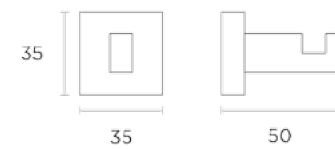

# Bathroom Alfa

Product:  
Roll Holder

Product:  
Towel Shelf

Product:  
Single Hook

Product:  
Double Hook

Product:  
Roll Holder  
with Cover