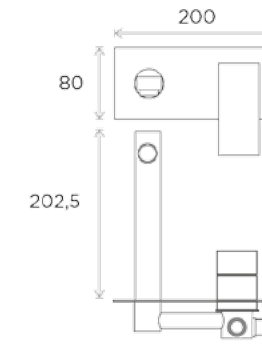

Faucet Bathroom

Product:
Form Wall