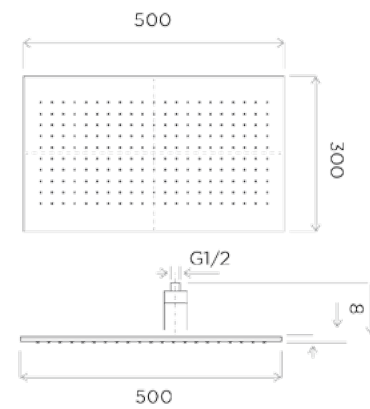

Product:
R5530