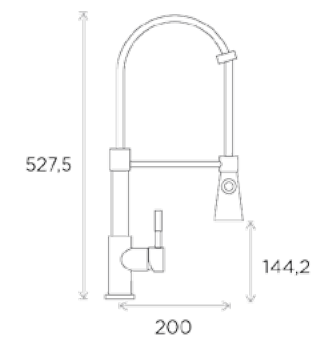

Product:
Kitchen One