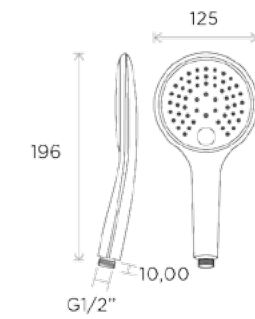

Product:
H/S1
Way Round *