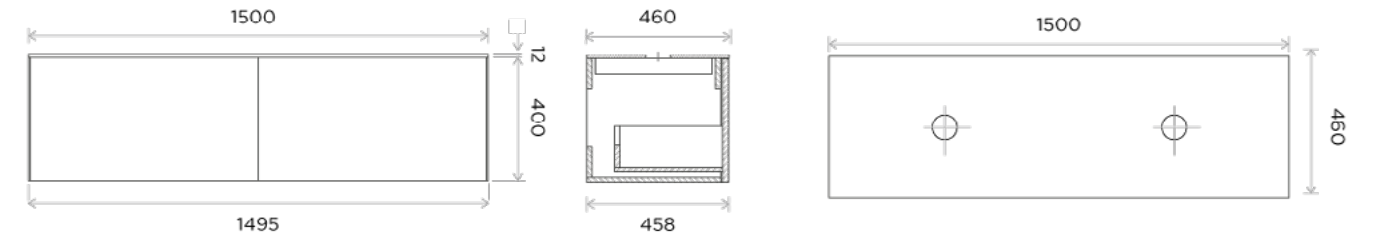

Countertop S150

Technical:
SOHO S150