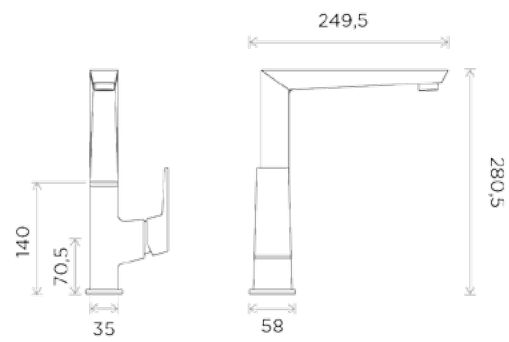

Product:
Kitchen Wave