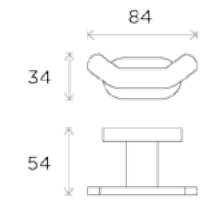

Bathroom Air

Product:
Double Hook