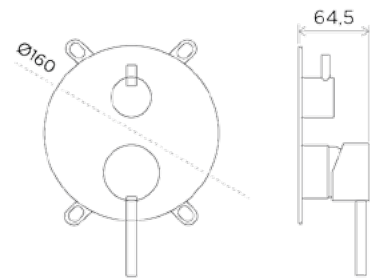

Wellness Shower Controls

All measurements shown
are in millimetres (mm)

Wellness Accessories

Product:
SC Tube 2