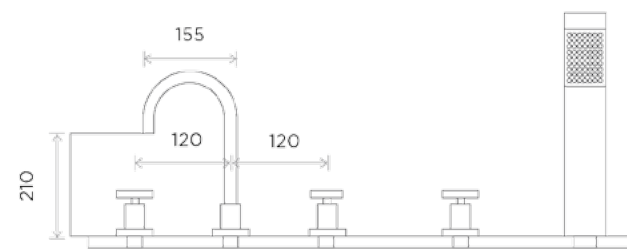

Product:
Tube Bathtub