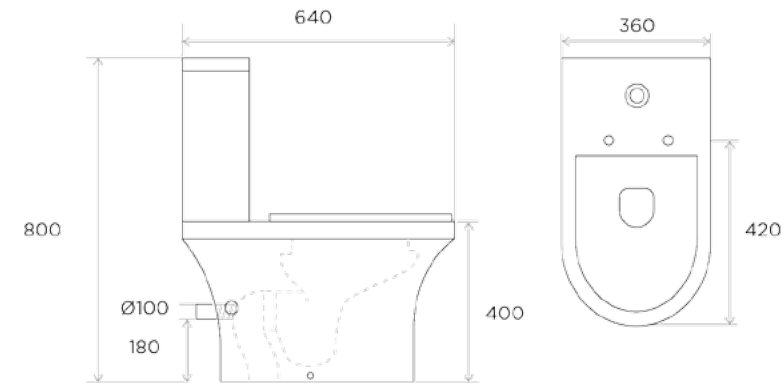

# Toilet Two Piece

All measurements shown  
are in millimetres (mm)

Product:  
**Stride**