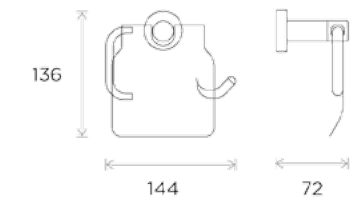

Bathroom Radar

Product:
Roll Holder With
Cover