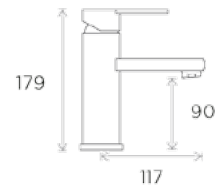

Faucet Bathroom

Product:
Curve