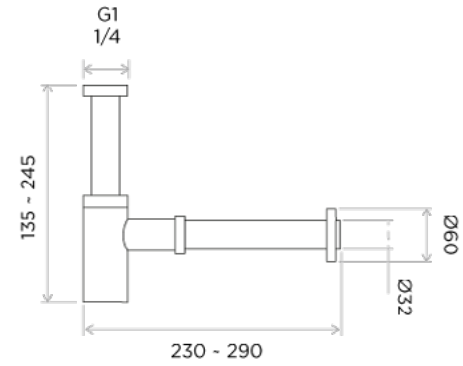

Plumbing

Bottle Trap

All measurements shown
are in millimetres (mm)

Available in:
(1) POLISHED CHROME

Product: Bottle Trap Round

Round bottle trap for
washabin, made of brass.
In accordance with ASME
A112.18.2