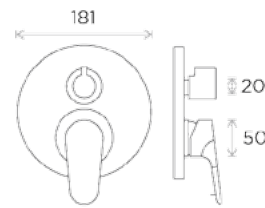

Product:
S/C R2