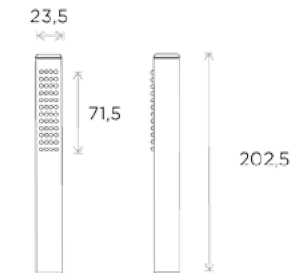

Product:
H/S Square